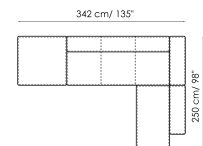

Penisola 100x100  
Width: 100cm  
Depth: 100cm  
Height: 44cm

Penisola 100x75  
Width: 100cm  
Depth: 75cm  
Height: 44cm

High armrest 68x25  
Width: 25cm  
Depth: 100cm  
Height: 68cm

High armrest 68x35  
Width: 35cm  
Depth: 100cm  
Height: 68cm

Low armrest 50x25  
Width: 25cm  
Depth: 100cm  
Height: 50cm

Low armrest 50x35  
Width: 35cm  
Depth: 100cm  
Height: 50cm

Pouf 100x150  
Width: 100cm  
Depth: 150cm  
Height: 44cm

Pouf 100x100  
Width: 100cm  
Depth: 100cm  
Height: 44cm

Pouf 100x75  
Width: 100cm  
Depth: 75cm  
Height: 44cm

Pouf 93x75  
Width: 93cm  
Depth: 75cm  
Height: 44cm

Feather cushion with edge  
Width: 50cm  
Depth: -cm  
Height: 50cm

Combination  
Width: 380cm  
Depth: 175cm  
Height: 68cm

Combination  
Width: 390cm  
Depth: 225cm  
Height: 68cm

Combination  
Width: 342cm  
Depth: 250cm  
Height: 68cm

**Semi-corner 240**

Width: 240cm

Depth: 141cm

Height: 68cm

**Semi-corner 190**

Width: 190cm