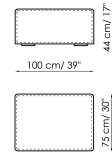

Chaise longue 150x70  
Width: 70cm  
Depth: 150cm  
Height: 68cm

Penisola with backrest  
100x150  
Width: 100cm  
Depth: 150cm  
Height: 68cm

Penisola 100x150  
Width: 100cm  
Depth: 150cm  
Height: 44cm

Penisola 100x100  
Width: 100cm  
Depth: 100cm  
Height: 44cm

Penisola 100x75  
Width: 100cm  
Depth: 75cm  
Height: 44cm

High armrest 68x25  
Width: 25cm  
Depth: 100cm  
Height: 68cm

High armrest 68x35  
Width: 35cm  
Depth: 100cm  
Height: 68cm

Low armrest 50x25  
Width: 25cm  
Depth: 100cm  
Height: 50cm

Low armrest 50x35  
Width: 35cm  
Depth: 100cm  
Height: 50cm

Pouf 100x150  
Width: 100cm  
Depth: 150cm  
Height: 44cm

Pouf 100x100  
Width: 100cm  
Depth: 100cm  
Height: 44cm

Pouf 100x75  
Width: 100cm  
Depth: 75cm  
Height: 44cm

Pouf 93x75  
Width: 93cm  
Depth: 75cm  
Height: 44cm

Feather cushion with edge  
Width: 50cm  
Depth: -cm  
Height: 50cm

Combination  
Width: 380cm  
Depth: 175cm  
Height: 68cm