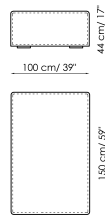

## Central section 70

Width: 70cm

Depth: 100cm

Height: 68cm

Central section 70 movable  
Width: 70cm  
Depth: 100-125cm  
Height: 68cm

Backrest-corner depth 125  
Width: 32cm  
Depth: 125cm  
Height: 68cm

Backrest-corner depth 100  
Width: 32cm  
Depth: 100cm  
Height: 68cm

Chaise longue 150x70  
Width: 70cm  
Depth: 150cm  
Height: 68cm

Penisola with backrest  
100x150  
Width: 100cm  
Depth: 150cm  
Height: 68cm

Penisola 100x150  
Width: 100cm  
Depth: 150cm  
Height: 44cm

Penisola 100x100  
Width: 100cm  
Depth: 100cm  
Height: 44cm

Penisola 100x75  
Width: 100cm  
Depth: 75cm  
Height: 44cm

High armrest 68x25  
Width: 25cm  
Depth: 100cm  
Height: 68cm

High armrest 68x35  
Width: 35cm  
Depth: 100cm  
Height: 68cm

Low armrest 50x25  
Width: 25cm  
Depth: 100cm  
Height: 50cm

Low armrest 50x35  
Width: 35cm  
Depth: 100cm  
Height: 50cm

Pouf 100x150  
Width: 100cm  
Depth: 150cm  
Height: 44cm

Pouf 100x100  
Width: 100cm  
Depth: 100cm  
Height: 44cm