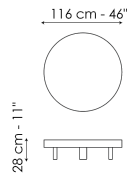

BONALDO

Jazz

The Jazz coffee tables feature a formal linear design, which comes in a rectangular or round version. They have a spacious surface area that showcases the typical decorative objects featured in living rooms. Jazz coffee

Data sheet

Jazz Ø96
 Width: 96cm
 Depth: 96cm
 Height: 28cm

Jazz Ø116
 Width: 116cm
 Depth: 116cm
 Height: 28cm

Jazz 160x90
 Width: 160cm
 Depth: 90cm
 Height: 28cm

Round top

Ceramic

Mat ceramic
Iridium white