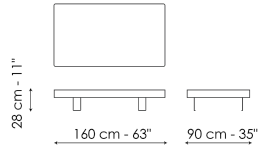

tables are almost at floor level, slightly raised on metal feet with a highly geometric shape. The imposing table top, available in glass or ceramic, is outlined by a metal edge which contrasts with the almost invisible base.

Data sheet

Jazz Ø96
 Width: 96cm
 Depth: 96cm
 Height: 28cm

Jazz Ø116
 Width: 116cm
 Depth: 116cm
 Height: 28cm

Jazz 160x90
 Width: 160cm
 Depth: 90cm
 Height: 28cm

Round top

Ceramic

Mat ceramic
Iridium white