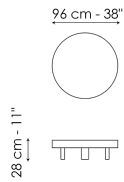

BONALDO

Jazz

The Jazz coffee tables feature a formal linear design, which comes in a rectangular or round version. They have a spacious surface area that showcases the typical decorative objects featured in living rooms. Jazz coffee

Data sheet

Jazz Ø96
 Width: 96cm
 Depth: 96cm
 Height: 28cm

Jazz Ø116
 Width: 116cm
 Depth: 116cm
 Height: 28cm

Jazz 160x90
 Width: 160cm
 Depth: 90cm
 Height: 28cm

Round top

Ceramic

Mat ceramic
Iridium white