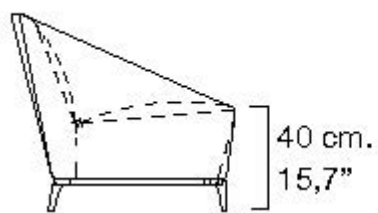

ART. PZO2L

L/W 150 H 73 P/D 84

W 59" H 28,7" D 33,1"