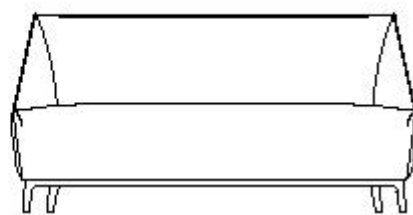

Designer Giuseppe Bavuso, year 2021

Zoe a comfortable lounge area. the zoe seating doubles its elegant forms and comfort with a two-seat version.

The oblique shape of the armrest wraps the seat, offering a sense of intimacy and protection: zoe conquers spaces with its formal elegance. Inserted in the hall of a hotel, it makes moments of waiting more comfortable and enjoyable.

Zoe

Wooden frame covered with polyurethane foam of different densities and polyester fiber lining. Legs in solid painted ash or in solid italian walnut. Leather or fabric covers.

Technical sheet

ART. PZO2L

L/W 150 H 73 P/D 84

W 59" H 28,7" D 33,1"