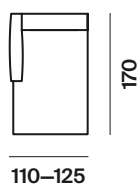

The secret of Wing is the adjustable armrest and backrest for a change in position. Feet in brushed aluminium or with matt black lacquer finish.

altezza	height	92–80 cm
altezza seduta	seat height	42 cm
altezza bracciolo	arm height	65 cm
profondità	depth	96–112 cm
profondità seduta	seat depth	73 cm

divano sofa

laterali sx side elements sx

laterali dx side elements dx

penisola sx chaise longues sx

penisola dx chaise longues dx

meridienne sx meridienne sx

meridienne dx meridienne dx

pouf pouf