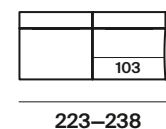

The secret of Wing is the adjustable armrest and backrest for a change in position. Feet in brushed aluminium or with matt black lacquer finish.

altezza	height	92–80 cm
altezza seduta	seat height	42 cm
altezza bracciolo	arm height	65 cm
profondità	depth	96–112 cm
profondità seduta	seat depth	73 cm

divano sofa

laterali sx side elements sx

laterali dx side elements dx

penisola sx chaise longues sx

penisola dx chaise longues dx

meridienne sx meridienne sx

meridienne dx meridienne dx

pouf pouf