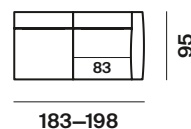

The secret of Wing is the adjustable armrest and backrest for a change in position. Feet in brushed aluminium or with matt black lacquer finish.

altezza	height	92–80 cm
altezza seduta	seat height	42 cm
altezza bracciolo	arm height	65 cm
profondità	depth	96–112 cm
profondità seduta	seat depth	73 cm

divano sofa

laterali sx side elements sx

laterali dx side elements dx

penisola sx chaise longues sx

penisola dx chaise longues dx

meridienne sx meridienne sx

meridienne dx meridienne dx

pouf pouf