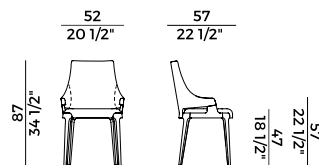

942/7
sedia schienale alto \ high backrest chair