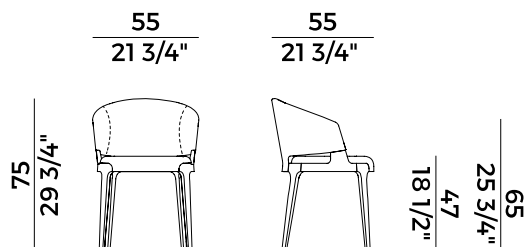

Informazioni tecniche \ *Technical information*

Descrizione tecnica \ *Technical description*

Poltroncina pozzetto con seduta e schienale imbottiti in poliuretano espanso ignifugo. Struttura in massello di frassino o noce Canaletto. Finiture e rivestimenti di collezione. Disponibile anche in versione bimaterica.

Tub chair with seat and backrest padded in fire retardant polyurethane foam. Structure in ash wood or Canaletto walnut. Finishes and covering as per collection. Available also in the bi-material version.

Dimensioni \ *Dimensions*

Consumi stoffe \ *Fabric and leather requirements*

		FABRIC / LEATHER REQUIREMENTS	
		x1	x2
	H 140	ml 1,35	ml 2,50
	LEATHER	m² 2,55	

		FABRIC / LEATHER REQUIREMENTS	
		x1	x2
	H 140	yd 1,50	yd 2,75
	LEATHER	ft² 28	

BIMATERIAL

		1. OUTER BACKREST	
		x1	x2
	LEATHER	m² 0,90	

		1. OUTER BACKREST	
		x1	x2
	LEATHER	ft² 10	

		2. SEAT AND INTERNAL BACKREST	
		x1	x2
	H 140	ml 0,80	ml 1,60

		2. SEAT AND INTERNAL BACKREST	
		x1	x2
	H 140	yd 0,90	yd 1,80

PACKAGING

1 x box = m³ **0.28**
gross weight - Kg **11**