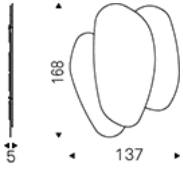

## Product description

Wall mirror in mirrored glass with side mirrors in fumè mirrored or bronze mirrored glass.

## Dimension