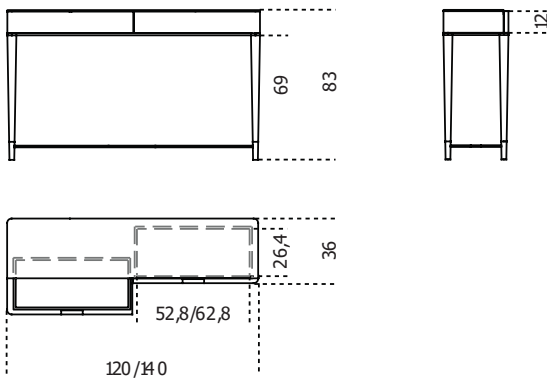

Gallotti&Radice

Tama Console

2016

Console with black open pore stained ash drawers and satin brass lacquered metal parts. 6mm bright liquorice painted tempered glass top.

Cm (L x W x H)	Inches (L x W x H)
120 x 36 x 83	47 $\frac{1}{4}$ x 14 $\frac{1}{4}$ x 32 $\frac{3}{4}$
140 x 36 x 83	55 $\frac{1}{4}$ x 14 $\frac{1}{4}$ x 32 $\frac{3}{4}$