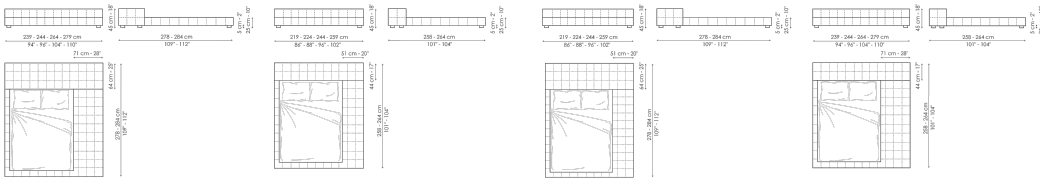

Data sheet

Squaring basso

Width: 179-183-203-219cm
 Depth: 234-240cm
 Height: 60-65cm

Squaring alto

Width: 179-183-203-219cm
 Depth: 234-240cm
 Height: 100-106cm

Squaring isola

Width: 179-183-203-219cm
 Depth: 278-284cm
 Height: 25cm

Squaring isola alta variante A

Width: 179-183-203-219cm
 Depth: 258-264cm
 Height: 45cm

Squaring isola alta variante B

Width: 179-183-203-219cm
 Depth: 278-284cm
 Height: 45cm

Squaring penisola

Width: 239-244-264-279cm
 Depth: 278-284cm
 Height: 45cm

Squaring penisola variante A

Width: 219-224-244-259cm
 Depth: 258-264cm
 Height: 45cm

Squaring penisola variante B

Width: 219-224-244-259cm
 Depth: 278-284cm
 Height: 45cm

Squaring penisola variante C

Width: 239-244-264-279cm
 Depth: 258-264cm
 Height: 45cm