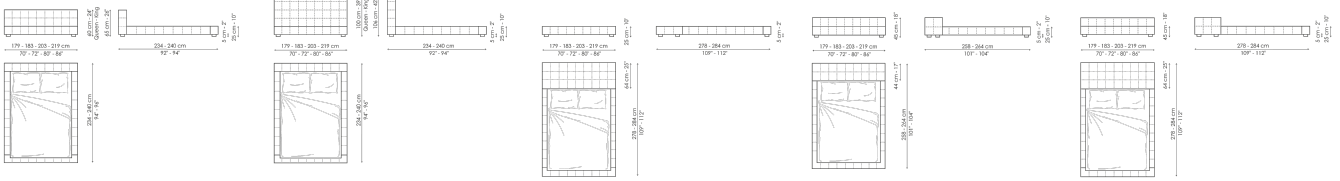

Data sheet

Squaring basso

Width: 179-183-203-219cm
 Depth: 234-240cm
 Height: 60-65cm

Squaring alto

Width: 179-183-203-219cm
 Depth: 234-240cm
 Height: 100-106cm

Squaring isola

Width: 179-183-203-219cm
 Depth: 278-284cm
 Height: 25cm

Squaring isola alta variante A

Width: 179-183-203-219cm
 Depth: 258-264cm
 Height: 45cm

Squaring isola alta variante B

Width: 179-183-203-219cm
 Depth: 278-284cm
 Height: 45cm

Squaring penisola

Width: 239-244-264-279cm
 Depth: 278-284cm
 Height: 45cm

Squaring penisola variante A

Width: 219-224-244-259cm
 Depth: 258-264cm
 Height: 45cm

Squaring penisola variante B

Width: 219-224-244-259cm
 Depth: 278-284cm
 Height: 45cm

Squaring penisola variante C

Width: 239-244-264-279cm
 Depth: 258-264cm
 Height: 45cm