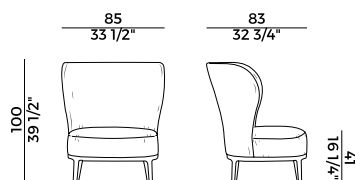

Collezione Spring \
 Spring collection

Collezione di sedute in massello di faggio e tavolini con struttura in massello di frassino. Divano, Bergère e pouf imbottiti in poliuretano espanso ignifugo. Disponibili anche in versione bimaterica. Tavolini con piano in frassino, marmo o vetro temperato retro verniciato. Finiture e rivestimenti di collezione.

Collection of solid beech wood seating and coffee tables with solid ash wood frame. Sofa, wing chair and pouf padded in fire retardant polyurethane foam. Available also in the bi-material version. Coffee tables with ash wood, marble, or tempered back-painted glass top. Materials and coverings as per collection.

841/P
 bergère \ wing chair