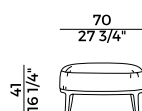

841/S
 pouf \ pouf