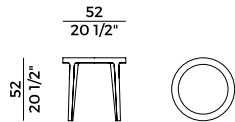

841/TBC
tavolino \ coffee table