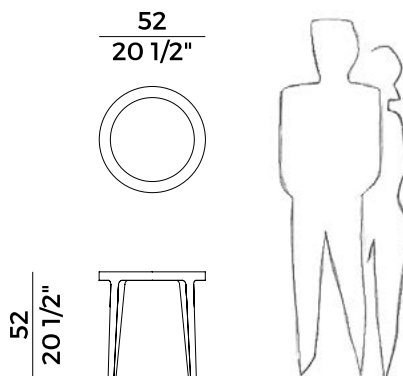

Coffee table with solid ash wood frame. Ash wood, marble, or tempered back-painted glass top. Materials as per collection.

Dimensioni \ *Dimensions*

Imballaggi \ *Packaging*

PACKAGING

1 box = m³ 0.24

gross weight glass - Kg 13