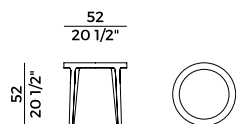

841/TBC
 tavolino \ coffee table