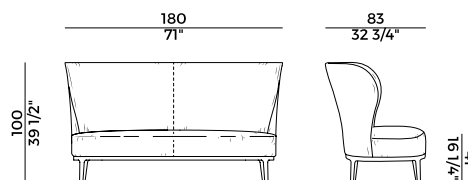

841/D
 divano \ sofa