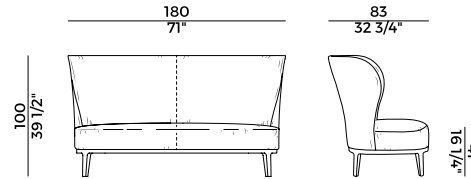

841/D
divano \ sofa