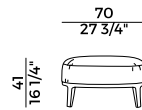

841/S
pouf \ pouf