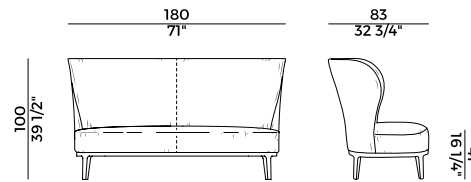

841/D
divano \ sofa