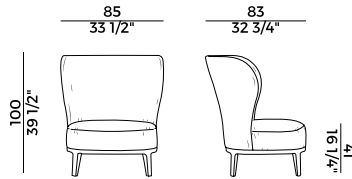

Collezione Spring \
Spring collection

Collezione di sedute in massello di faggio e tavolini con struttura in massello di frassino. Divano, Bergère e pouf imbottiti in poliuretano espanso ignifugo. Disponibili anche in versione bimaterica. Tavolini con piano in frassino, marmo o vetro temperato retro verniciato. Finiture e rivestimenti di collezione.

Collection of solid beech wood seating and coffee tables with solid ash wood frame. Sofa, wing chair and pouf padded in fire retardant polyurethane foam. Available also in the bi-material version. Coffee tables with ash wood, marble, or tempered back-painted glass top. Materials and coverings as per collection.

841/P
bergère \ wing chair