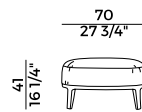

841/S
pouf \ pouf