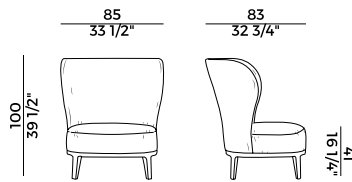

Collezione Spring \
 Spring collection

Collezione di sedute in massello di faggio e tavolini con struttura in massello di frassino. Divano, Bergère e pouf imbottiti in poliuretano espanso ignifugo. Disponibili anche in versione bimaterica. Tavolini con piano in frassino, marmo o vetro temperato retro verniciato. Finiture e rivestimenti di collezione.

Collection of solid beech wood seating and coffee tables with solid ash wood frame. Sofa, wing chair and pouf padded in fire retardant polyurethane foam. Available also in the bi-material version. Coffee tables with ash wood, marble, or tempered back-painted glass top. Materials and coverings as per collection.

841/P
bergère \ wing chair