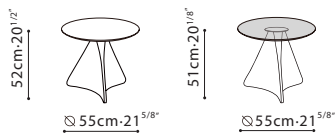

SPIN Coffee Table/ **BASE:** Hand molded steel, in black metallic paint or Eco-leather. **TOP:** Marble or tempered glass.

C06H1006(Top)+C07H1006(Base)

C06H1007(Top)+C07H1007(Base)

Smoke Grey Glass

Carrara Marble