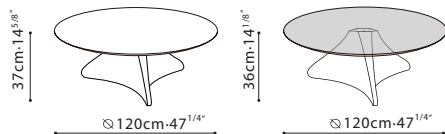

SPIN Coffee Table/ **BASE:** Hand molded steel, in black metallic paint or Eco-leather. **TOP:** Marble or tempered glass.

C06H1006(Top)+C07H1006(Base)

C06H1007(Top)+C07H1007(Base)

Smoke Grey Glass

Carrara Marble