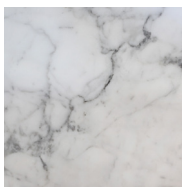

SPIN Coffee Table/ **BASE:** Hand molded steel, in black metallic paint or Eco-leather. **TOP:** Marble or tempered glass.

C06H1006(Top)+C07H1006(Base)

C06H1007(Top)+C07H1007(Base)

Smoke Grey Glass

Carrara Marble

Galaxy Grey Marble

Lauren Black Gold Marble