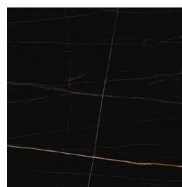

SPIN Coffee Table/ **BASE:** Hand molded steel, in black metallic paint or Eco-leather. **TOP:** Marble or tempered glass.

C06H1006(Top)+C07H1006(Base)

C06H1007(Top)+C07H1007(Base)

Smoke Grey Glass

Carrara Marble

Galaxy Grey Marble

Lauren Black Gold Marble