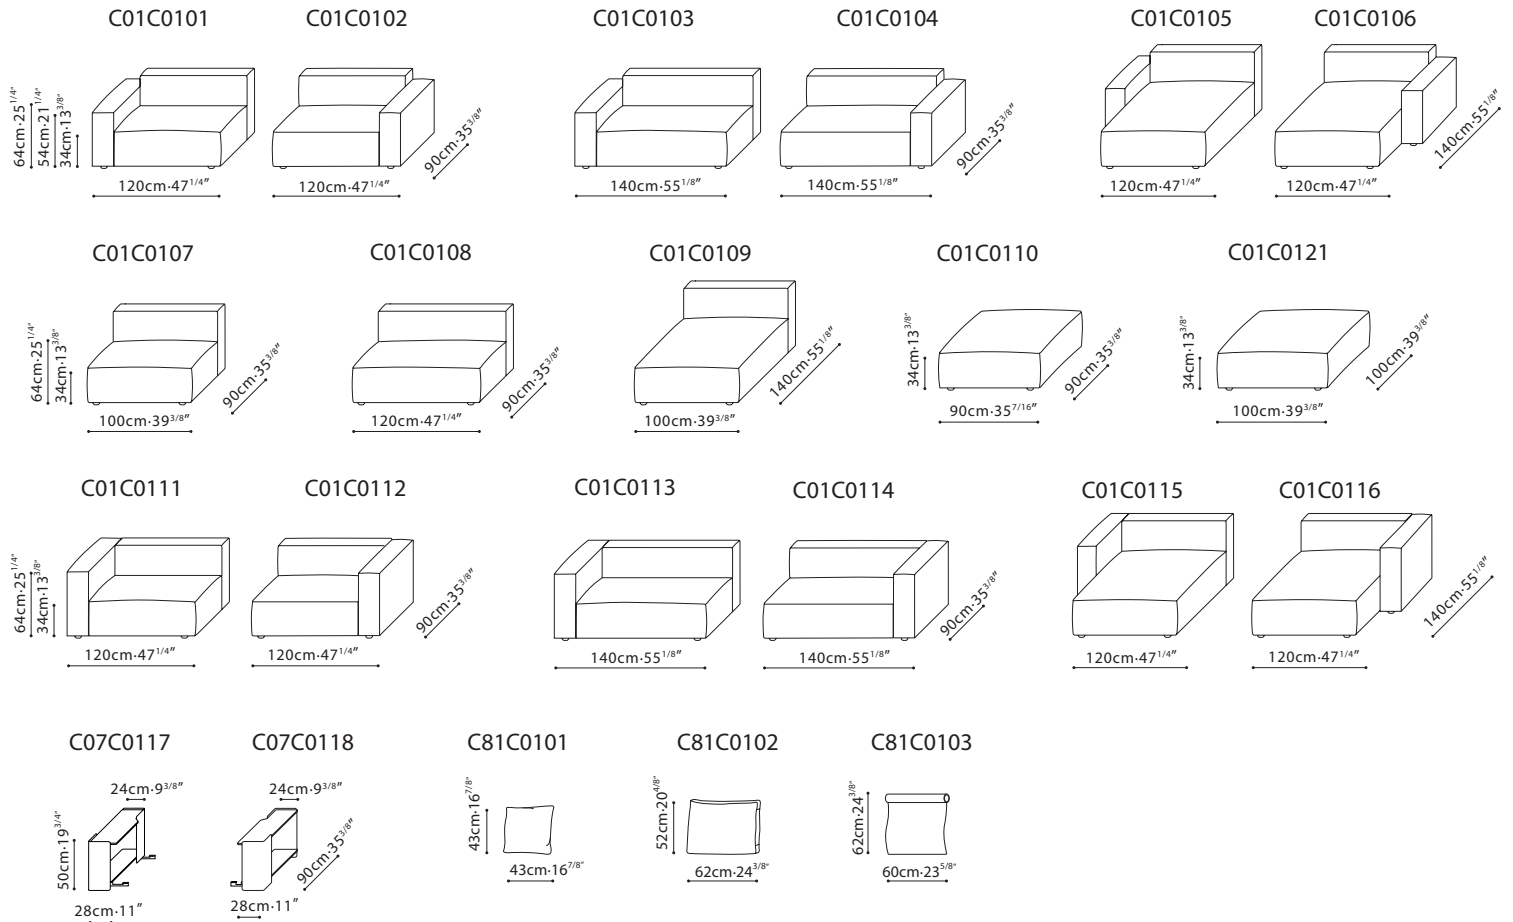

RUBIX / FRAME: Armrest is constructed with solid birch wood. Backrest structure is covered with polyurethane foam, feather down, polyester fiber, and fabric lining. SEATS: Tight Seat design consists of solid birch base, paired with cross-woven elastic webbing. Additionally seats also include high-resilient polyurethane foam topped with feather down and polyester fiber. SOFA BASE: Sofa base comes standard with pre-set metal connectors. CUSHIONS: Back cushion C81C0102 and throw cushion C81C0101 are filled with feather down only. Bolster C81C0103 is filled with polyurethane foam, bolster cover's default backing is in dark fabric. Bolster C81C0103 is only available in leather. All cushions have hidden zipper closing. BASE: Inset black plastic (ABS) legs giving the sofa a "floating" effect. UPHOLSTERY: Available in both fabric and leather upholstery. Fabric covers are removable, Leather covers are non-removable. Sofa Connectors are Included.

FABRIC VERSION

*Natural marble pattern may vary.

LEATHER VERSION

(dotted lines illustrate positioning of stitched seams on leather versions of this sofa)

RECOMMENDED CUSHIONS

Item Code	
C01C0101/02	C81C0101*1
C01C0103/04	C81C0101*1
C01C0105/06	C81C0102*1, and C81C0103*1
C01C0107	C81C0101*1
C01C0108	C81C0101*1
C01C0109	C81C0102*1, and C81C0103*1
C01C0110	None
C01C0111/12	C81C0101*1
C01C0113/14	C81C0101*1
C01C0115/16	C81C0102*1, and C81C0103*1
C01C0121	None

C01C0110+C01C0112+C01C0108+C01C0108+C07C0118
+C81C0101x3+C81C0102+C81C0103

350cm-137³/₄"
 C07C0117+C01C0107+C01C0112+C01C0108+C01C0114
 +C81C0101×3+C81C0102+C81C0103

314cm-123⁵/₈"
 C01C0101+C01C0107+C01C0110+C01C0107+C01C0107+C07C0118
 +C81C0101×3+C81C0102+C81C0103

408cm-160⁵/₈"
 C01C0105+C01C0107+C01C0107+C07C0119+C01C0108+C01C0108
 +C01C0108+C07C0118+C81C0101×4+C81C0102×2+C81C0103×2

310cm-122"
 C01C0109+C01C0110+C01C0108+C07C0119+C01C0107+C01C0107
 +C07C0120+C01C0110+C81C0101×2+C81C0102+C81C0103