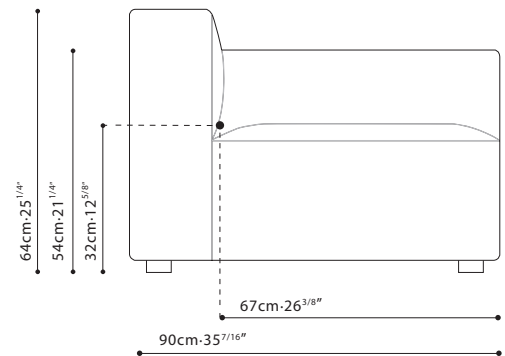

RUBIX / FRAME: Armrest is constructed with solid birch wood. Backrest structure is covered with polyurethane foam, feather down, polyester fiber, and fabric lining. SEATS: Tight Seat design consists of solid birch base, paired with cross-woven elastic webbing. Additionally seats also include high-resilient polyurethane foam topped with feather down and polyester fiber. SOFA BASE: Sofa base comes standard with pre-set metal connectors. CUSHIONS: Back cushion C81C0102 and throw cushion C81C0101 are filled with feather down only. Bolster C81C0103 is filled with polyurethane foam, bolster cover's default backing is in dark fabric. Bolster C81C0103 is only available in leather. All cushions have hidden zipper closing. BASE: Inset black plastic (ABS) legs giving the sofa a "floating" effect. UPHOLSTERY: Available in both fabric and leather upholstery. Fabric covers are removable, Leather covers are non-removable. Sofa Connectors are Included.

C01C0110+C01C0112+C01C0108+C01C0108+C07C0118
+C81C0101x3+C81C0102+C81C0103

350cm-137³/₄"
 C07C0117+C01C0107+C01C0112+C01C0108+C01C0114
 +C81C0101×3+C81C0102+C81C0103

314cm-123⁵/₈"
 C01C0101+C01C0107+C01C0110+C01C0107+C01C0107+C07C0118
 +C81C0101×3+C81C0102+C81C0103

408cm-160⁵/₈"
 C01C0105+C01C0107+C01C0107+C07C0119+C01C0108+C01C0108
 +C01C0108+C07C0118+C81C0101×4+C81C0102×2+C81C0103×2

310cm-122"
 C01C0109+C01C0110+C01C0108+C07C0119+C01C0107+C01C0107
 +C07C0120+C01C0110+C81C0101×2+C81C0102+C81C0103