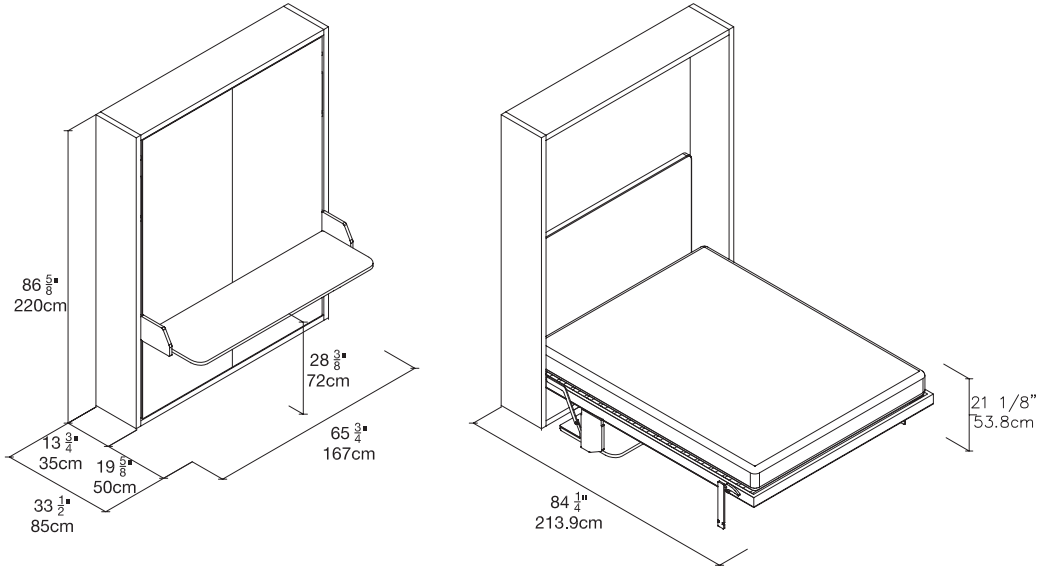

Penelope 2 Board

Queen Vertical Wall Bed with Desk

Penelope 2 Board

Toronto
Vancouver
San Francisco
Seattle
Calgary
Los Angeles
New York City

SPECS

ALSO AVAILABLE

Penelope 2

Penelope 2 Dining

Penelope 2 Sofa

FINISHES / OPTIONS

Available in motorized version. Components available in a wide variety of VOC-free matte lacquers and melamine finishes. Three exclusive mattress options. Mattress dimensions are 59" x 78 3/4" x 7" | 150 x 200 x 18 cm. Interior LED lighting available. Headboard upholstered in fabric or leather.