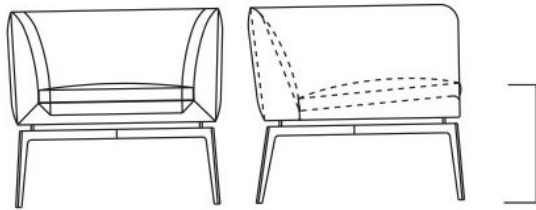

Designer Giuseppe Bavuso, year 2011

A simple style which reinterprets classics from the past. Sophisticated details and materials.
Its small dimensions mean that it can be easily adapted to a variety of interiors.

Pady

Steel frame covered in cold shaped polyurethane foam and polyester fiber lining.
Painted or chrome-plated steel base or stainless steel base with "Peltrox" finish.
Leather or fabric cover.

Technical sheet

43 cm
16,9"

Art. PDY1

L/W 70 H 66

P/D 70

W 27,6" H 26"

D 27,6"