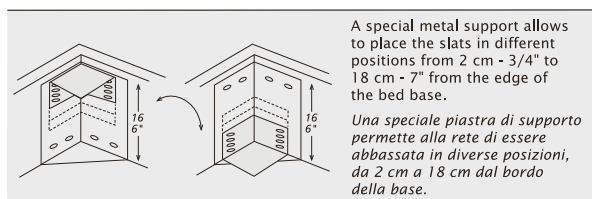

OXER NIGHT

CARATTERISTICHE STANDARD

- Struttura in legno e multistrato.
- Imbottitura testiera in poliuretano rivestito con materassina di piuma.
- Imbottitura base in poliuretano.
- Altezza testiera 70 cm.
- Altezza base 28 cm.
- Piedi in legno altezza 3 cm.
- Materasso non incluso nel prezzo.
- Retro testiera in pelle.
- Reti letto con doghe in legno.
- Cucitura speciale CUC 508 "Punto Cavallo".

STANDARD FEATURES

- Hard wood frame.
- Headboard in polyurethane covered with feather.
- Base in polyurethane.
- Headboard height 70 cm - 28".
- Base height 28 cm - 11".
- Wood legs height 3 cm - 1"1/4.
- Mattress not included in the price.
- Headboard back in leather.
- European wooden slats.
- Special stitching CUC 508 "Punto Cavallo".

Scheda tecnica - Technical sheet

MISURE EUROPEE - EUROPEAN SIZES

	L05	L15	L25	L35	L45
	materasso 80 x 200 mattress 31" x 79"	materasso 160 x 200 mattress 63" x 79"	materasso 180 x 200 mattress 71" x 79"	materasso 190 x 200 mattress 75" x 79"	materasso 200 x 200 mattress 79" x 79"
70 28"					
	239 94"	177 70"	197 78"	207 81"	217 85"

MISURE AMERICANE - AMERICAN SIZES

	L10	L20	L30
	materasso 137 x 190.5 mattress 54" x 75"	materasso 152 x 203.5 mattress 60" x 80"	materasso 193 x 203.5 mattress 76" x 80"
70 28"			
	229 90"	242 95"	242 95"
	153 60"	168 66"	209 82"
	L40 materasso 183 x 213.5 mattress 72" x 84"		
70 28"			
	252 99"		
	199 78"		

VERSIONE CON TESTIERA ALTA - TALL HEADBOARD VERSION

85
33"

Prezzo con supplemento del 8%
Price with up-charge of 8%

NOTE

- Dimensioni: la prima cifra indica i centimetri, la seconda cifra indica i pollici.

NOTES

- Dimensions: the first figure shows sizes in centimeters, the second in inches.