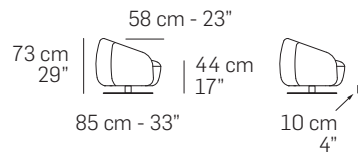

N011 - NEST SWIVEL

FRONTALE
FRONT

LATERALE
DEPTH

1470

121 cm - 48"

1360

96 cm - 38"

Ratio 1 to 100