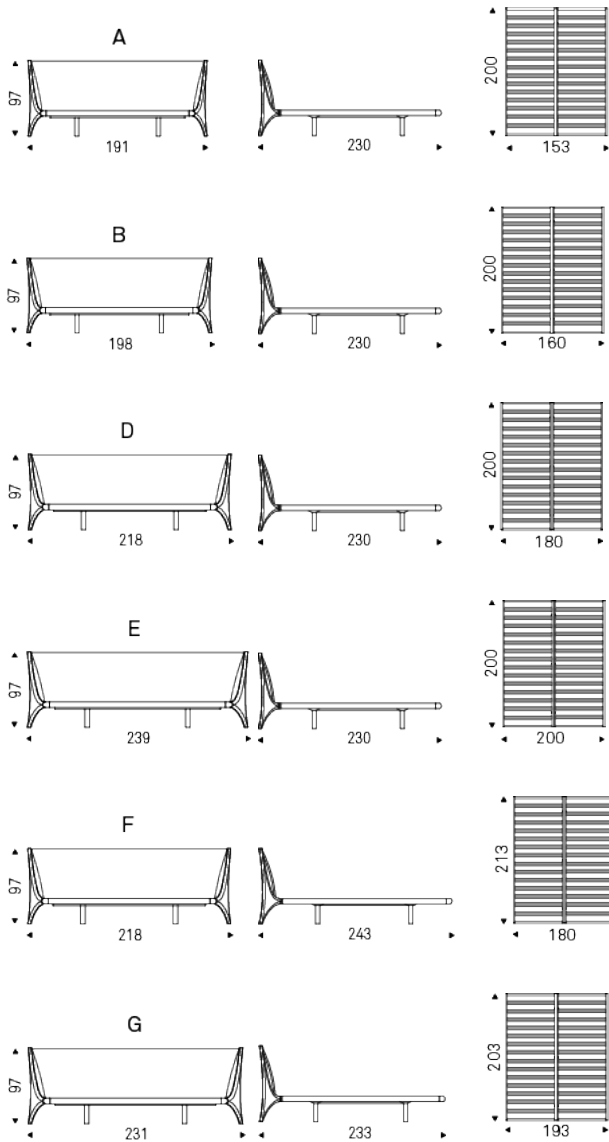

NELSON

Design: Andrea Lucatello

Dimension

NELSON

Design: Andrea Lucatello

Finishes: frame

wood

frRB burned oak
stained ashwood

B233

B234

B235

B236

B238

B239

B401

B403