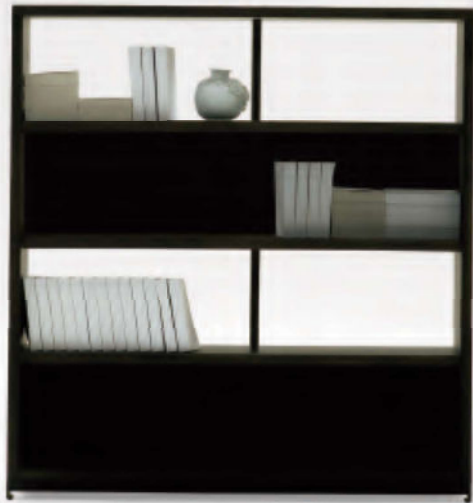

MAX

MAX STOCK COMPONENTS

C0416006 Media

C0416007 Media

C0416009 Cabinet

C0416018 Bookshelf

C0416008 Cabinet

C0416015 Cabinet

C0416011 Cabinet

C0416012 Cabinet

Available in:

Grey Oak

Brown Walnut
Only for C0416006 C0416007 C0416008

*Finish indicated in red will be phased out of stock