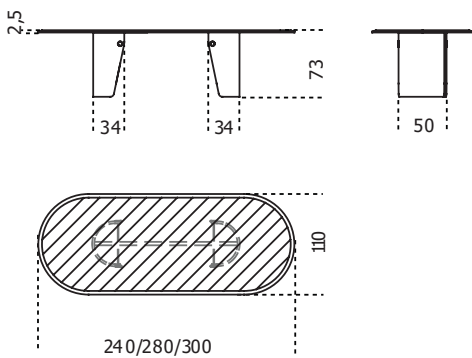

# Manto Oval

2020

Table with top in "Colore" Frisé walnut wood inlay with 40mm black bevelled edge. Curved base with bright brass button.

Cm (L x W x H)	Inches (L x W x H)
240 x 110 x 73	94½ x 43½ x 28¾
280 x 110 x 73	110¼ x 43½ x 28¾
300 x 110 x 73	118¼ x 43½ x 28¾