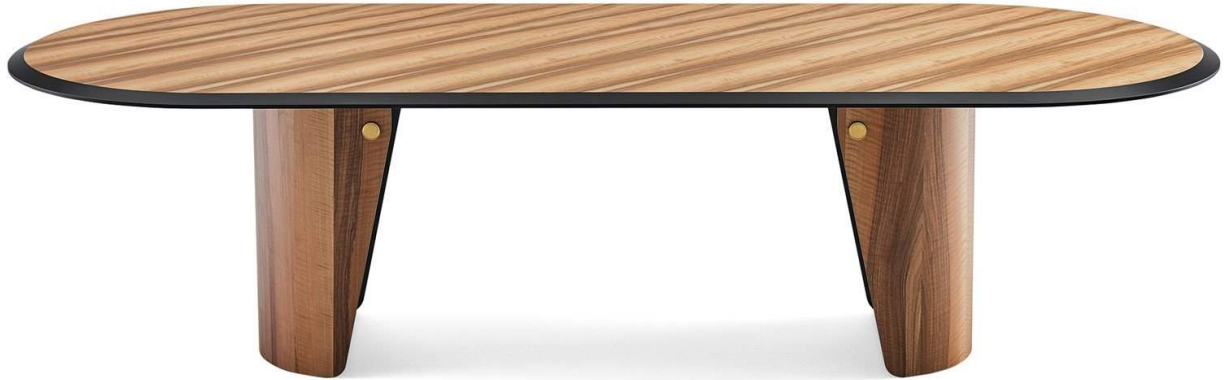

**Gallotti&Radice**

# Manto Oval

2020

Table with top in "Colore" Frisé walnut wood inlay with 40mm black bevelled edge. Curved base with bright brass button.

Cm (L x W x H)	Inches (L x W x H)
240 x 110 x 73	94½ x 43½ x 28¾
280 x 110 x 73	110¼ x 43½ x 28¾
300 x 110 x 73	118¼ x 43½ x 28¾

## Wood

"Colore" Frisé  
walnut