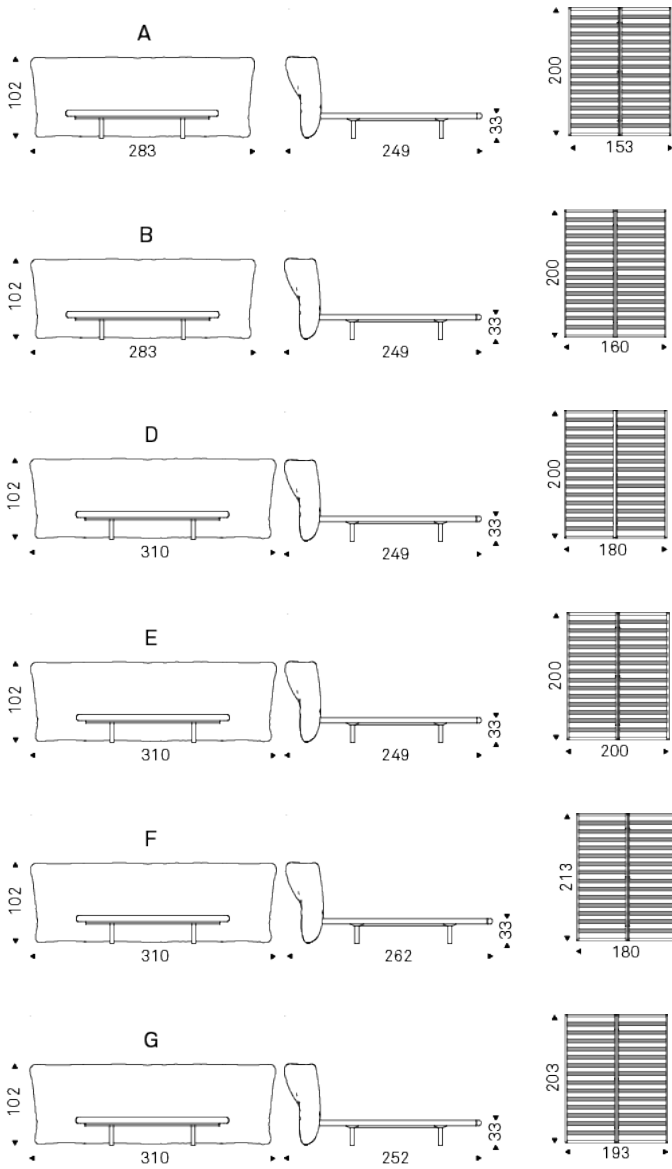

MARLON

Design: Archirivolto

Dimension

MARLON

Design: Archirivolto

Finishes: frame

wood

frRB burned oak
stained ashwood