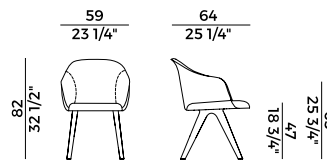

918/P
poltroncina \ armchair