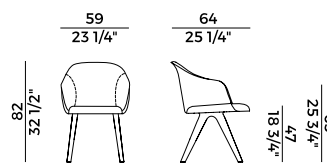

918/P
poltroncina \ armchair