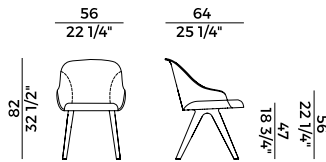

**Collezione Lyz **
Lyz collection

Sedia e poltroncina con seduta e schienale imbottiti in poliuretano espanso ignifugo. In due versioni:
- Con dettaglio in frassino o noce Canaletto.
- Seduta tutta imbottita.
Disponibili con le seguenti basi:
- Base fissa in frassino o noce Canaletto.
- Base girevole quattro razze in metallo verniciato Aval o nero goffrato con meccanismo di ritorno.
- Base centrale a cono girevole in metallo verniciato antracite goffrato o nero goffrato con meccanismo di ritorno.
- Base a slitta in metallo verniciato antracite goffrato o nero goffrato.
- Base a cantilever in metallo verniciato antracite goffrato o nero goffrato.
Finiture e rivestimenti di collezione.

Chair and armchair with seat and backrest padded in fire retardant polyurethane foam. Available in two versions:
- *With solid Ash wood or Canaletto Walnut detail.*
- *Fully upholstered seat.*
Available with different bases:
- *Fixed version with base in solid ash wood or Canaletto walnut.*
- *Four-star swivel base in embossed painted metal, finishes Aval or black with return mechanism.*
- *Central cone base in anthracite or black embossed painted metal with return mechanism.*
- *Sled legs base in anthracite or black embossed painted metal.*
- *Cantilever base in anthracite or black embossed painted metal.*
Finishes and coverings as per collection.

918
sedia \ chair