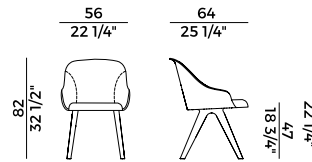

918/I
sedia \ chair