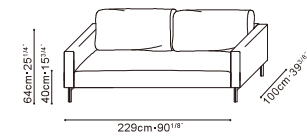

LOLA

LOLA

LOLA STOCK COMPONENTS

C01F0801
Sofa Bed

C01F0802
High Armrest

C01F0803
Low Armrest

C01F0801 cannot be used individually and must be always matched with armrests

SAMPLE CONFIGURATIONS

C01F0801 + C01F0802 + C01F0803

C01F0801 + C01F0802 + C01F0803

C01F0801 + C01F0802 x 2

C01F0801 + C01F0803 x 2

Available in:

Luxe Navy (D)
Luxe-04

Linear Manchester Sand (D)
Linear-01

C01F0801 + C01F0802 + C01F0803

(D) Luxe-04

(D) Linear-01

C01F0801
Sofa Bed

•

•

C01F0802
High Armrest

•

•