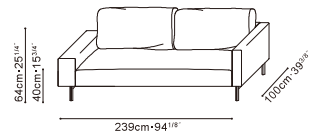

LOLA

LOLA

LOLA STOCK COMPONENTS

C01F0801
Sofa Bed

C01F0802
High Armrest

C01F0803
Low Armrest

C01F0801 cannot be used individually and must be always matched with armrests

SAMPLE CONFIGURATIONS

C01F0801 + C01F0802 + C01F0803

C01F0801 + C01F0802 + C01F0803

C01F0801 + C01F0802 x 2

C01F0801 + C01F0803 x 2

Available in:

Luxe Navy (D)
Luxe-04

Linear Manchester Sand (D)
Linear-01

C01F0801 + C01F0802 + C01F0803

(D) Luxe-04

(D) Linear-01

C01F0801
Sofa Bed

•

•

C01F0802
High Armrest

•

•