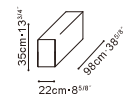

LOLA

LOLA

LOLA STOCK COMPONENTS

C01F0801
Sofa Bed

C01F0802
High Armrest

C01F0803
Low Armrest

C01F0801 cannot be used individually and must be always matched with armrests

SAMPLE CONFIGURATIONS

C01F0801 + C01F0802 + C01F0803

C01F0801 + C01F0802 + C01F0803

C01F0801 + C01F0802 x 2

C01F0801 + C01F0803 x 2

Available in:

Luxe Navy (D)
Luxe-04

Linear Manchester Sand (D)
Linear-01

C01F0801 + C01F0802 + C01F0803