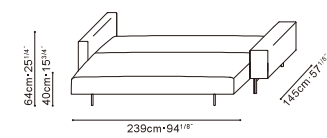

LOLA

LOLA

LOLA STOCK COMPONENTS

C01F0801
Sofa Bed

C01F0802
High Armrest

C01F0803
Low Armrest

C01F0801 cannot be used individually and must be always matched with armrests

SAMPLE CONFIGURATIONS

C01F0801 + C01F0802 + C01F0803

C01F0801 + C01F0802 + C01F0803

C01F0801 + C01F0802 x 2

C01F0801 + C01F0803 x 2

Available in:

Luxe Navy (D)
Luxe-04

Linear Manchester Sand (D)
Linear-01

C01F0801 + C01F0802 + C01F0803