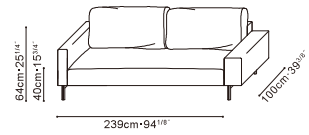

LOLA

LOLA

LOLA STOCK COMPONENTS

C01F0801
Sofa Bed

C01F0802
High Armrest

C01F0803
Low Armrest

C01F0801 cannot be used individually and must be always matched with armrests

SAMPLE CONFIGURATIONS

C01F0801 + C01F0802 + C01F0803

C01F0801 + C01F0802 + C01F0803

C01F0801 + C01F0802 x 2

C01F0801 + C01F0803 x 2

Available in:

Luxe Navy (D)
Luxe-04

Linear Manchester Sand (D)
Linear-01

C01F0801 + C01F0802 + C01F0803

(D) Luxe-04

(D) Linear-01

C01F0801
Sofa Bed

•

•

C01F0802
High Armrest

•

•