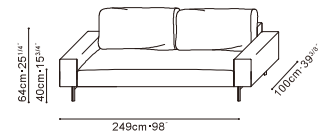

LOLA

LOLA

LOLA STOCK COMPONENTS

C01F0801
Sofa Bed

C01F0802
High Armrest

C01F0803
Low Armrest

C01F0801 cannot be used individually and must be always matched with armrests

SAMPLE CONFIGURATIONS

C01F0801 + C01F0802 + C01F0803

C01F0801 + C01F0802 + C01F0803

C01F0801 + C01F0802 x 2

C01F0801 + C01F0803 x 2

Available in:

Luxe Navy (D)
Luxe-04

Linear Manchester Sand (D)
Linear-01

C01F0801 + C01F0802 + C01F0803

(D) Luxe-04

(D) Linear-01

C01F0801
Sofa Bed

•

•

C01F0802
High Armrest

•

•