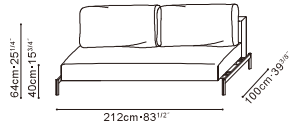

LOLA

LOLA

LOLA STOCK COMPONENTS

C01F0801
Sofa Bed

C01F0802
High Armrest

C01F0803
Low Armrest

C01F0801 cannot be used individually and must be always matched with armrests

SAMPLE CONFIGURATIONS

C01F0801 + C01F0802 + C01F0803

C01F0801 + C01F0802 + C01F0803

C01F0801 + C01F0802 x 2

C01F0801 + C01F0803 x 2

Available in:

Luxe Navy (D)
Luxe-04

Linear Manchester Sand (D)
Linear-01

C01F0801 + C01F0802 + C01F0803

(D) Luxe-04

(D) Linear-01

C01F0801
Sofa Bed

•

•

C01F0802
High Armrest

•

•