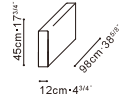

LOLA

LOLA

LOLA STOCK COMPONENTS

C01F0801
Sofa Bed

C01F0802
High Armrest

C01F0803
Low Armrest

C01F0801 cannot be used individually and must be always matched with armrests

SAMPLE CONFIGURATIONS

C01F0801 + C01F0802 + C01F0803

C01F0801 + C01F0802 + C01F0803

C01F0801 + C01F0802 x 2

C01F0801 + C01F0803 x 2

Available in:

Luxe Navy (D)
Luxe-04

Linear Manchester Sand (D)
Linear-01

C01F0801 + C01F0802 + C01F0803