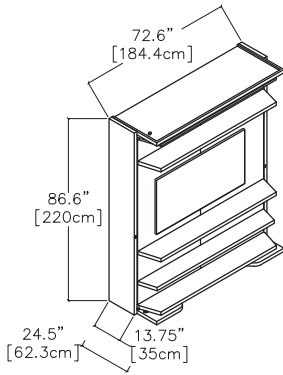

LGM 2.0

Toronto
Vancouver
San Francisco
Seattle
Calgary
Los Angeles
New York City

SPECS

LGM 2.0 TV