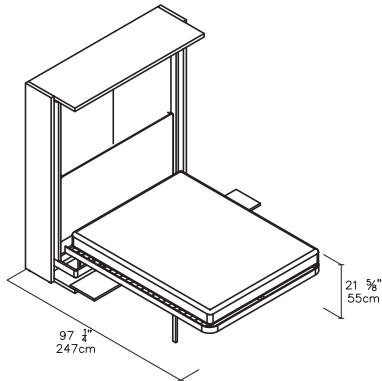

## Open Wall Bed Dimensions for All LGM 2.0 Versions

FINISHES / OPTIONS

Standard: extending night table. Components available in a wide variety of VOC-free matte lacquers, melamine finishes, wood veneer finishes, fabrics, and leathers. Three exclusive mattress options. Mattress dimensions are 59" x 76" x 7" | 150 x 195 x 18 cm. Headboard upholstered in fabric or leather. Cannot be installed on carpets or area rugs, if using an area rug it should be placed a minimum of 18 1/2" from the front edge of the LGM.