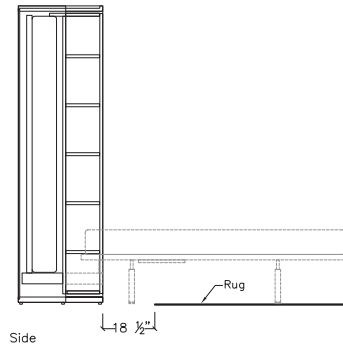

## Open Wall Bed Dimensions for All LGM 2.0 Versions

FINISHES / OPTIONS

Standard: extending night table. Components available in a wide variety of VOC-free matte lacquers, melamine finishes, wood veneer finishes, fabrics, and leathers. Three exclusive mattress options. Mattress dimensions are 59" x 76" x 7" | 150 x 195 x 18 cm. Headboard upholstered in fabric or leather. Cannot be installed on carpets or area rugs, if using an area rug it should be placed a minimum of 18 1/2" from the front edge of the LGM.