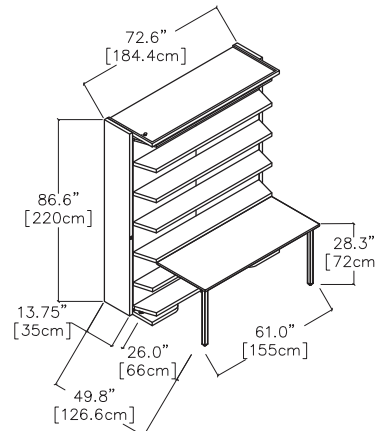

LGM 2.0 Book Table