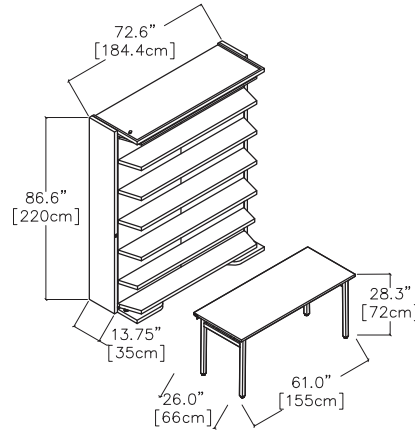

LGM 2.0 Book Table Free