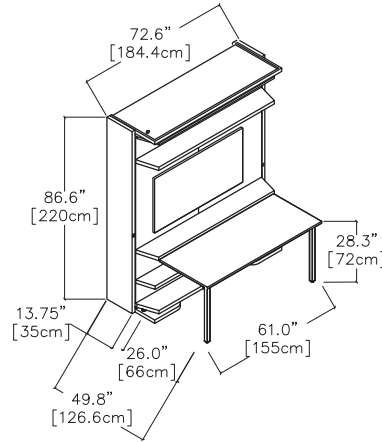

LGM 2.0 TV Table