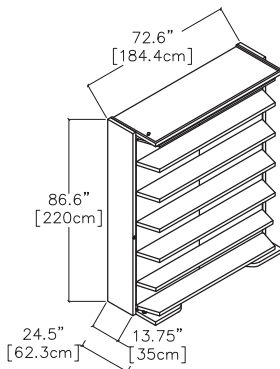

LGM 2.0 Book