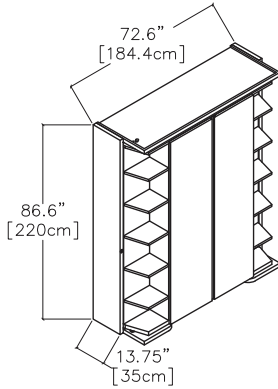

## Open Wall Bed Dimensions for All LGM 2.0 Versions

FINISHES / OPTIONS

Standard: extending night table. Components available in a wide variety of VOC-free matte lacquers, melamine finishes, wood veneer finishes, fabrics, and leathers. Three exclusive mattress options. Mattress dimensions are 59" x 76" x 7" | 150 x 195 x 18 cm. Headboard upholstered in fabric or leather. Cannot be installed on carpets or area rugs, if using an area rug it should be placed a minimum of 18 1/2" from the front edge of the LGM.