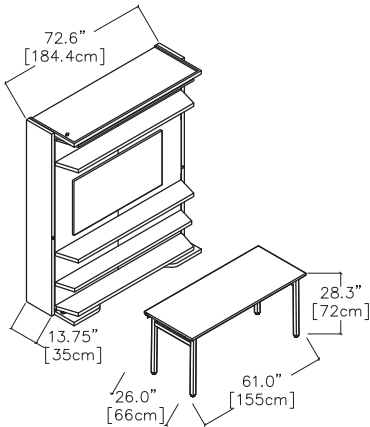

LGM 2.0 TV Table Free