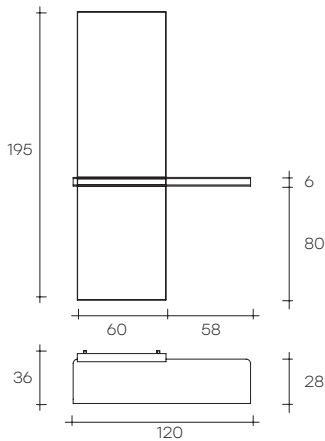

let me see

DESIGN
RODOLFO DORDONI

modello registrato
registered model

portata sul piano: 20 kg
load capacity on shelf: 20 kg

Consolle in vetro
curvato da 8 mm.
Mensola posizionabile
a destra o sinistra.
Cornice in acciaio
inox satinato.

*Console in 8 mm-thick
curved glass.
The console can be
mounted with shelf
on the left side
or on the right side.
Frame in brushed
stainless steel.*

dimensioni L, P, H
dimensions L, W, H
(cm)

COD./CODE

L

P/W

H

peso netto
net weight
(kg)

peso lordo
gross weight
(kg)

volume imballo
package volume
(m³)

Consolle.
Console.

870

120

36

195

56

80

0,43

FINITURA RIPIANO CURVO CURVED GLASS FINISH

SPESSORE THICKNESS

Vetro extralight
Extralight glass