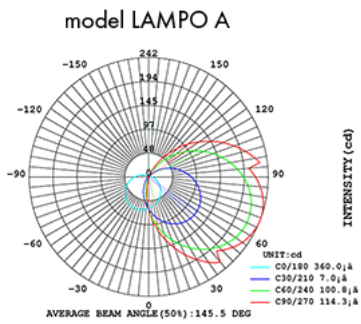

LAMPO

Design: Paolo Cattelan

Product description

Floor and table lamp in titanium (GFM11), graphite (GFM69) or black (GFM73) embossed lacquered steel frame. Led lights included.

LAMPO

Design: Paolo Cattelan

Dimension

LAMPO

Design: Paolo Cattelan

Finishes: frame

metal

GFM11 titanium
embossed

GFM69 graphite
embossed

GFM73 black
embossed