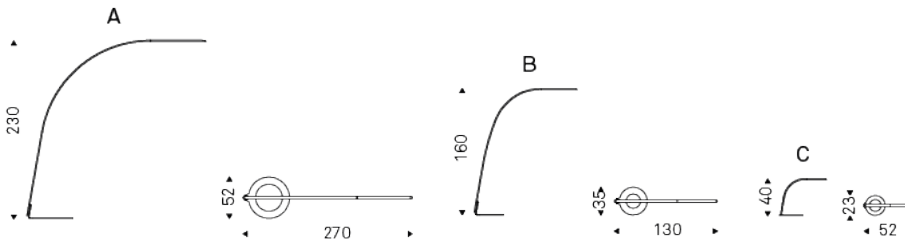

LAMPO

Design: Paolo Cattelan

Product description

Floor and table lamp in titanium (GFM11), graphite (GFM69) or black (GFM73) embossed lacquered steel frame. Led lights included.

LAMPO

Design: Paolo Cattelan

Dimension

LAMPO

Design: Paolo Cattelan

Finishes: frame

metal

GFM11 titanium
embossed

GFM69 graphite
embossed

GFM73 black
embossed