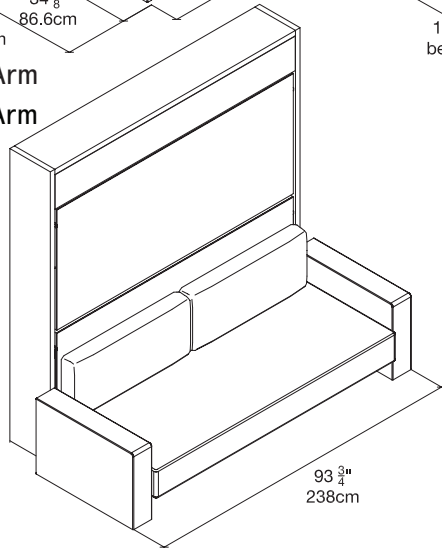

# Kali Duo Sofa

Toronto  
Vancouver  
San Francisco  
Seattle  
Calgary  
Los Angeles  
New York City

**SPECS**

Thin Arm

Wide Arm  
Wide Arm

**ALSO AVAILABLE**

Kali Duo

Kali Duo Board

**FINISHES / OPTIONS**

Components available in a wide variety of VOC-free matte lacquers and melamine finishes. Available without upper tilt-up door height of 76 1/2" | 194.3cm. Three exclusive mattress options. Mattress for Top Plain/Board/Sofa 31 1/2" x 76 3/4" x 6 1/4" | 80 x 195 x 16 cm. Mattress for Bottom Plain/Board/Sofa 31 1/2" x 75 1/2" x 7" | 80 x 192 x 18 cm. Interior LED lighting available. Flip-up headboard.