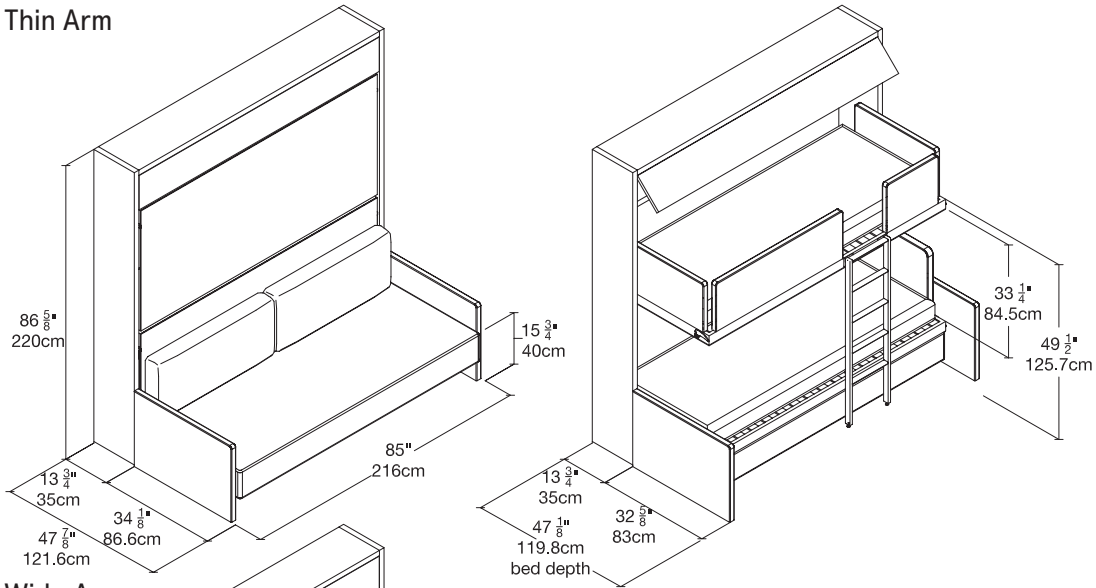

Wide Arm
Wide Arm

Kali Duo Sofa

Toronto
Vancouver
San Francisco
Seattle
Calgary
Los Angeles
New York City

SPECS

Thin Arm