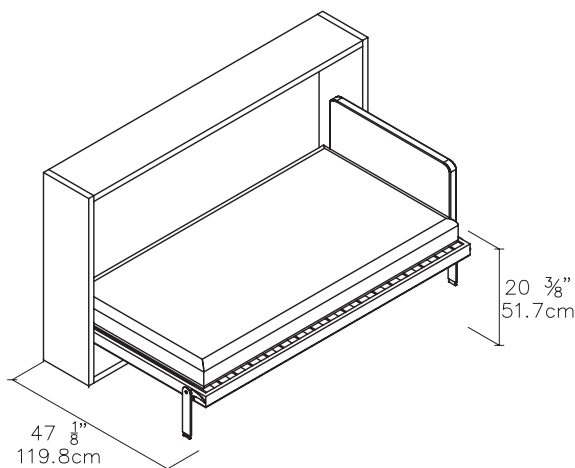

Kali

Single or Intermediate Horizontal Wall Bed

Kali

Toronto
Vancouver
San Francisco
Seattle
Calgary
Los Angeles
New York City

SPECS

Kali 90
(single)

Kali 120
(intermediate)

ALSO AVAILABLE

Kali Board
(single or intermediate)

Kali Sofa
(single or intermediate)

Kali Upper Unit Add Ons
examples - different configurations available

FINISHES / OPTIONS

Components available in a wide variety of VOC-free matte lacquers and melamine finishes. Three exclusive mattress options. Mattress for 90 Plain/Board/Sofa 31 1/2" x 77 1/2" x 7" | 80 x 197 x 18 cm. Mattress for 120 Plain/Board/Sofa 41" x 77 1/2" x 7" | 104 x 197 x 18 cm. Interior LED lighting available. Flip-up headboard.