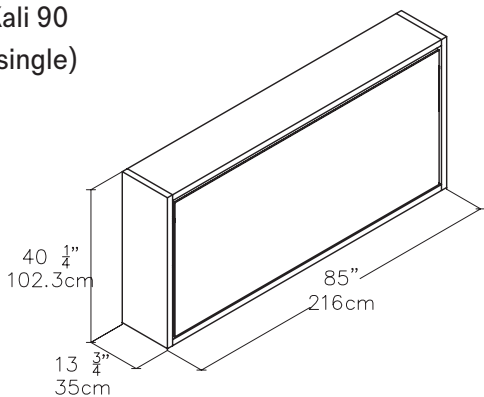

Kali

Single or Intermediate Horizontal Wall Bed

Kali

Toronto
Vancouver
San Francisco
Seattle
Calgary
Los Angeles
New York City

SPECS

Kali 90
(single)

Kali 120
(intermediate)

ALSO AVAILABLE

Kali Board
(single or intermediate)

Kali Sofa
(single or intermediate)

Kali Upper Unit Add Ons
examples - different configurations available

FINISHES / OPTIONS

Components available in a wide variety of VOC-free matte lacquers and melamine finishes. Three exclusive mattress options. Mattress for 90 Plain/Board/Sofa 31 1/2" x 77 1/2" x 7" | 80 x 197 x 18 cm. Mattress for 120 Plain/Board/Sofa 41" x 77 1/2" x 7" | 104 x 197 x 18 cm. Interior LED lighting available. Flip-up headboard.