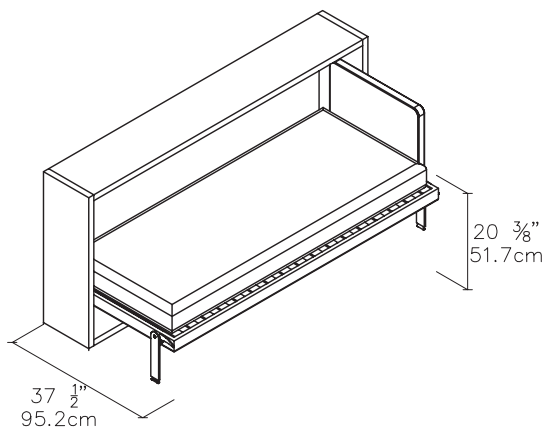

Kali

Single or Intermediate Horizontal Wall Bed

Kali

Toronto
Vancouver
San Francisco
Seattle
Calgary
Los Angeles
New York City

SPECS

Kali 90
(single)

Kali 120
(intermediate)

ALSO AVAILABLE

Kali Board
(single or intermediate)

Kali Sofa
(single or intermediate)

Kali Upper Unit Add Ons
examples - different configurations available

FINISHES / OPTIONS

Components available in a wide variety of VOC-free matte lacquers and melamine finishes. Three exclusive mattress options. Mattress for 90 Plain/Board/Sofa 31 1/2" x 77 1/2" x 7" | 80 x 197 x 18 cm. Mattress for 120 Plain/Board/Sofa 41" x 77 1/2" x 7" | 104 x 197 x 18 cm. Interior LED lighting available. Flip-up headboard.