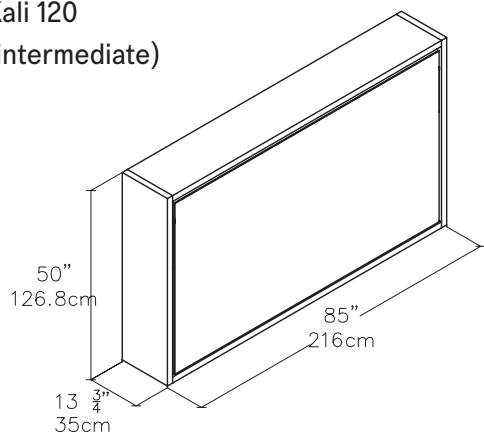

Kali

Single or Intermediate Horizontal Wall Bed

Kali

Toronto
Vancouver
San Francisco
Seattle
Calgary
Los Angeles
New York City

SPECS

Kali 90
(single)

Kali 120
(intermediate)

ALSO AVAILABLE

Kali Board
(single or intermediate)

Kali Sofa
(single or intermediate)

Kali Upper Unit Add Ons
examples - different configurations available

FINISHES / OPTIONS

Components available in a wide variety of VOC-free matte lacquers and melamine finishes. Three exclusive mattress options. Mattress for 90 Plain/Board/Sofa 31 1/2" x 77 1/2" x 7" | 80 x 197 x 18 cm. Mattress for 120 Plain/Board/Sofa 41" x 77 1/2" x 7" | 104 x 197 x 18 cm. Interior LED lighting available. Flip-up headboard.