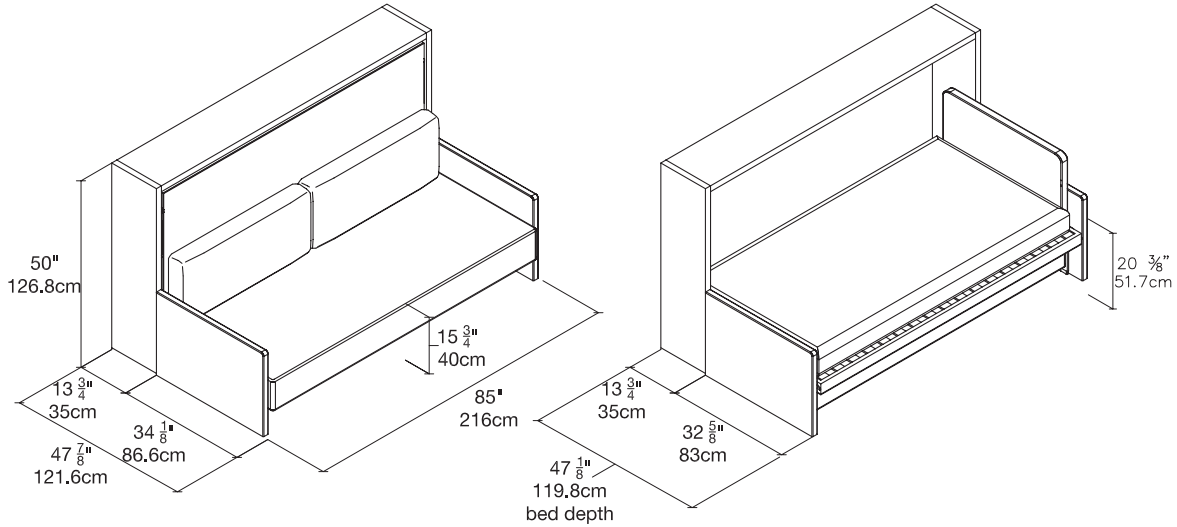

# Kali Sofa 120

Intermediate Horizontal Wall Bed with Sofa

## Wide Arm

ALSO AVAILABLE

**Kali Board**  
(single or intermediate)

**Kali Sofa**  
(single or intermediate)

**Kali Upper Unit Add Ons**  
examples - different configurations available

FINISHES / OPTIONS

Components available in a wide variety of VOC-free matte lacquers and melamine finishes. Three exclusive mattress options. Mattress for 90 Plain/Board/Sofa 31 1/2" x 77 1/2" x 7" | 80 x 197 x 18 cm. Mattress for 120 Plain/Board/Sofa 41" x 77 1/2" x 7" | 104 x 197 x 18 cm. Interior LED lighting available. Flip-up headboard. Wide arm: 6 ." | 160 cm.