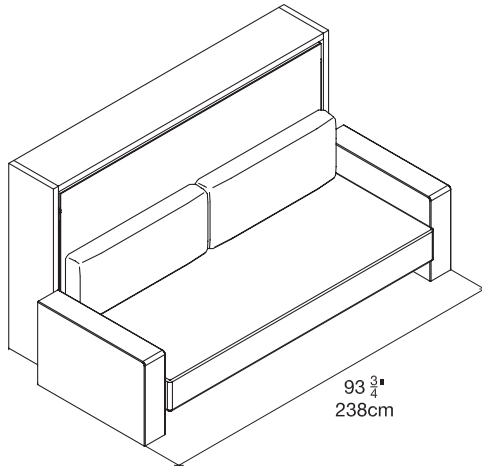

# Kali Sofa 120

Intermediate Horizontal Wall Bed with Sofa

## Thin Arm

## Wide Arm

ALSO AVAILABLE

**Kali Board**  
(single or intermediate)

**Kali Sofa**  
(single or intermediate)

**Kali Upper Unit Add Ons**  
examples - different configurations available

FINISHES / OPTIONS

Components available in a wide variety of VOC-free matte lacquers and melamine finishes. Three exclusive mattress options. Mattress for 90 Plain/Board/Sofa 31 1/2" x 77 1/2" x 7" | 80 x 197 x 18 cm. Mattress for 120 Plain/Board/Sofa 41" x 77 1/2" x 7" | 104 x 197 x 18 cm. Interior LED lighting available. Flip-up headboard. Wide arm: 6 ." | 160 cm.