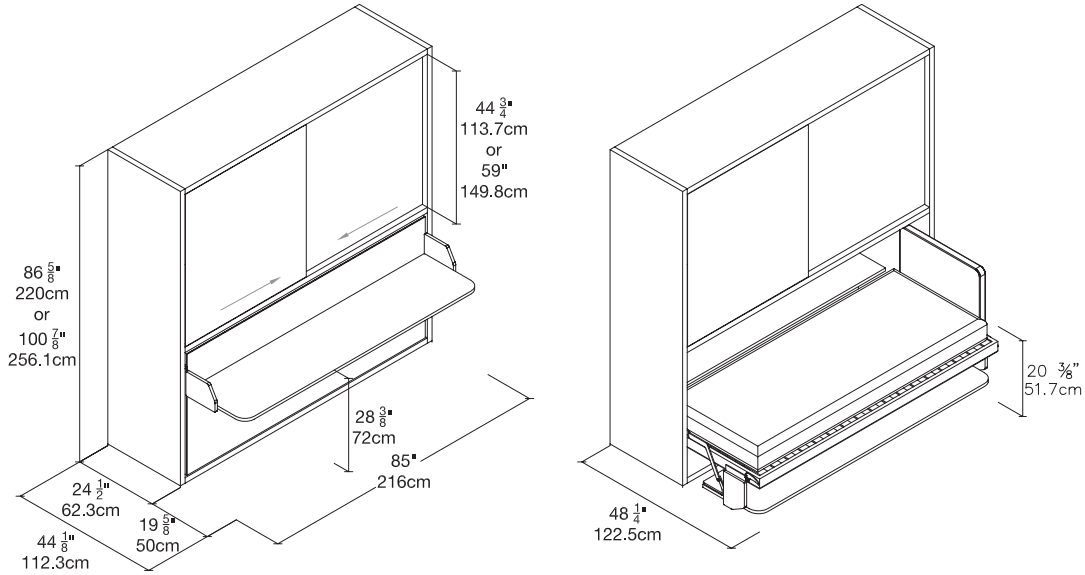

Kali Ponte Board

Single Horizontal Wall Bed with Upper Storage and Desk

Kali Ponte Board

Toronto
Vancouver
San Francisco
Seattle
Calgary
Los Angeles
New York City

SPECS

ALSO AVAILABLE

Kali Ponte

Kali Ponte Sofa

FINISHES / OPTIONS

Components available in a wide variety of VOC-free matte lacquers and melamine finishes. Three exclusive mattress options. Mattress for 90 Plain/Board/Sofa $31 \frac{1}{2}'' \times 77 \frac{1}{2}'' \times 7''$ | $80 \times 197 \times 18$ cm. Mattress for 120 Plain/Board/Sofa $41'' \times 77 \frac{1}{2}'' \times 7''$ | $104 \times 197 \times 18$ cm. Interior LED lighting available. Flip-up headboard. Wide arm: $6''$ | 150mm.