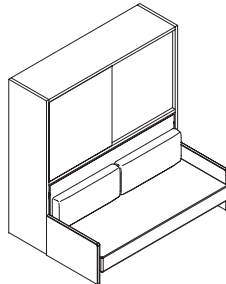

Kali Ponte Board

Single Horizontal Wall Bed with Upper Storage and Desk

Kali Ponte Board

Toronto
Vancouver
San Francisco
Seattle
Calgary
Los Angeles
New York City

SPECS

ALSO AVAILABLE

Kali Ponte

Kali Ponte Sofa

FINISHES / OPTIONS

Components available in a wide variety of VOC-free matte lacquers and melamine finishes. Three exclusive mattress options. Mattress for 90 Plain/Board/Sofa $31 \frac{1}{2}'' \times 77 \frac{1}{2}'' \times 7''$ | $80 \times 197 \times 18$ cm. Mattress for 120 Plain/Board/Sofa $41'' \times 77 \frac{1}{2}'' \times 7''$ | $104 \times 197 \times 18$ cm. Interior LED lighting available. Flip-up headboard. Wide arm: $6''$ | 150mm.