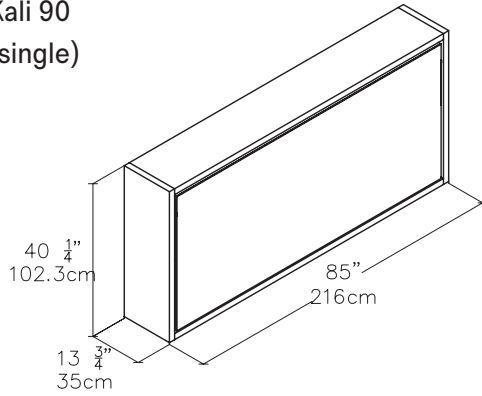

Kali Board

Toronto
Vancouver
San Francisco
Seattle
Calgary
Los Angeles
New York City

SPECS

Kali 90
(single)