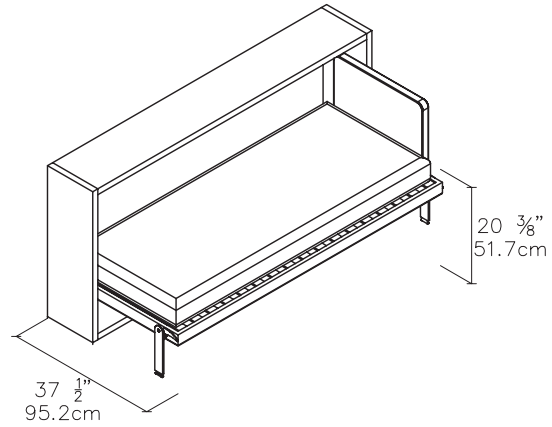

Kali Board

Toronto
Vancouver
San Francisco
Seattle
Calgary
Los Angeles
New York City

SPECS

Kali 90
(single)