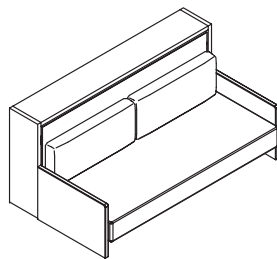

# Kali Board

Single or Intermediate Horizontal Wall Bed with Desk

# Kali Board

Toronto  
Vancouver  
San Francisco  
Seattle  
Calgary  
Los Angeles  
New York City

SPECS

**Kali 90**  
(single)

**Kali 120 Board**  
(intermediate)

ALSO AVAILABLE

**Kali Board**  
(single or intermediate)

**Kali Sofa**  
(single or intermediate)

**Kali Upper Unit Add Ons**  
examples - different configurations available

FINISHES / OPTIONS

Components available in a wide variety of VOC-free matte lacquers and melamine finishes. Three exclusive mattress options. Mattress for 90 Plain/Board/Sofa 31 1/2" x 77 1/2" x 7" | 80 x 197 x 18 cm. Mattress for 120 Plain/Board/Sofa 41" x 77 1/2" x 7" | 104 x 197 x 18 cm. Interior LED lighting available. Flip-up headboard.