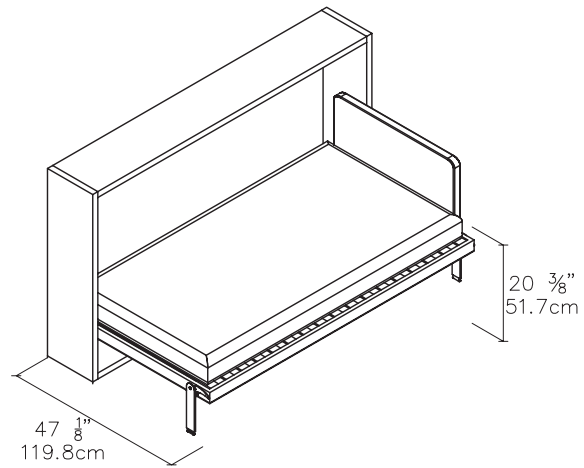

# Kali Board

Single or Intermediate Horizontal Wall Bed with Desk

# Kali Board

Toronto  
Vancouver  
San Francisco  
Seattle  
Calgary  
Los Angeles  
New York City

SPECS

**Kali 90**  
(single)

**Kali 120 Board**  
(intermediate)

ALSO AVAILABLE

**Kali Board**  
(single or intermediate)

**Kali Sofa**  
(single or intermediate)

**Kali Upper Unit Add Ons**  
examples - different configurations available

FINISHES / OPTIONS

Components available in a wide variety of VOC-free matte lacquers and melamine finishes. Three exclusive mattress options. Mattress for 90 Plain/Board/Sofa 31 1/2" x 77 1/2" x 7" | 80 x 197 x 18 cm. Mattress for 120 Plain/Board/Sofa 41" x 77 1/2" x 7" | 104 x 197 x 18 cm. Interior LED lighting available. Flip-up headboard.