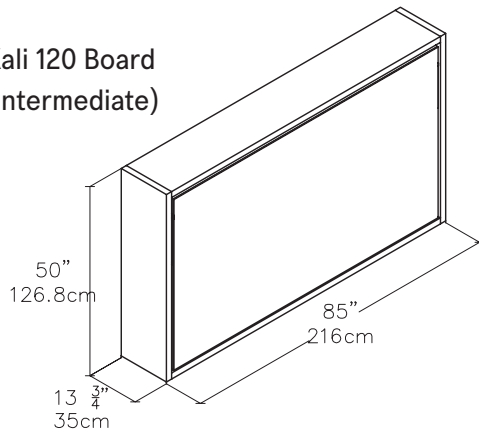

# Kali Board

Single or Intermediate Horizontal Wall Bed with Desk

# Kali Board

Toronto  
Vancouver  
San Francisco  
Seattle  
Calgary  
Los Angeles  
New York City

SPECS

**Kali 90**  
(single)

**Kali 120 Board**  
(intermediate)

ALSO AVAILABLE

**Kali Board**  
(single or intermediate)

**Kali Sofa**  
(single or intermediate)

**Kali Upper Unit Add Ons**  
examples - different configurations available

FINISHES / OPTIONS

Components available in a wide variety of VOC-free matte lacquers and melamine finishes. Three exclusive mattress options. Mattress for 90 Plain/Board/Sofa 31 1/2" x 77 1/2" x 7" | 80 x 197 x 18 cm. Mattress for 120 Plain/Board/Sofa 41" x 77 1/2" x 7" | 104 x 197 x 18 cm. Interior LED lighting available. Flip-up headboard.