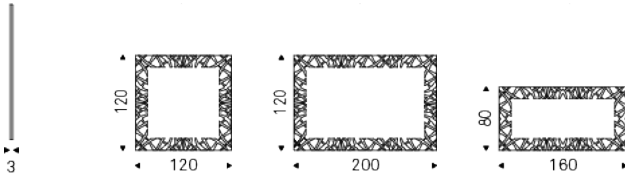

### Product description

Wall mirror in mirrored or smoked grey mirrored glass. Polished stainless steel applied frame. Mirror is equipped with plates for horizontal or vertical installation.

## Dimension