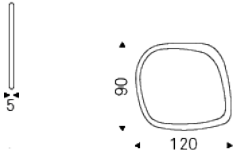

JANEIRO

Design: Andrea Lucatello

Product description

Wall mirror with frame in Canaletto walnut (NC) or burned oak (RB). Wall bracket with fixing possibilities in different positions.

JANEIRO

Design: Andrea Lucatello

Dimension

JANEIRO

Design: Andrea Lucatello

Finishes: frame

wood

NC walnut
canaletto

RB burned oak