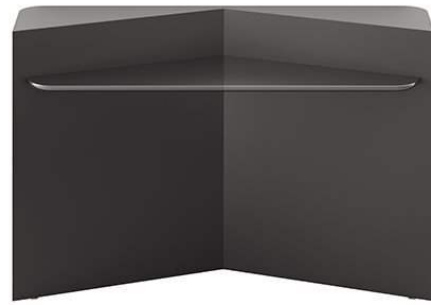

## Hanami

2022

Console in opaque lacquered wood with glossy lacquered wooden top. Available colours: "Rosso Persia", "Grigio Londra", "Nero Giza", "Bianco Camargue", "Verde Provenza", "Blu Pacifico", "Bordeaux Etruria" or "Rosa Jaipur". Adjustable feet in bright brass. "RAL version" in RAL customer's lacquered wood on request. For this version the production time is different and will be confirmed upon the order.

Cm (L x W x H)	Inches (L x W x H)
140 x 42 x 90	55 $\frac{1}{4}$ x 16 $\frac{3}{4}$ x 35 $\frac{1}{2}$
160 x 42 x 90	63 x 16 $\frac{3}{4}$ x 35 $\frac{1}{2}$