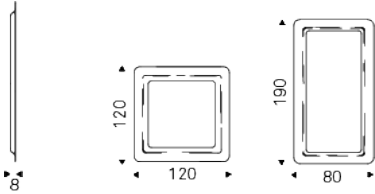

GLENN

Design: Philip Jackson

Product description

Wall or floor mirror in mirrored, smoked grey or bronze mirrored glass. Mirror is equipped with plates for horizontal or vertical installation.

GLENN

Design: Philip Jackson

Dimension

GLENN

Design: Philip Jackson

Finishes

glass

bronze mirrored

fumé mirrored

mirrored