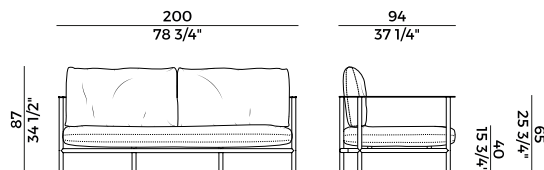

908/D

divano \ sofa