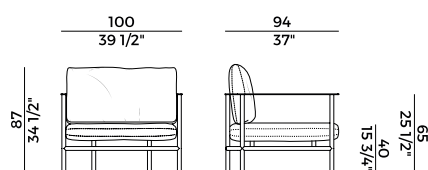

Collezione Elodie \

Elodie collection

Collezione costituita da divano a due posti e poltrona, adatti sia ad ambienti indoor che outdoor. Struttura in tubo di metallo verniciato gofrato antracite, bianco o avall. Imbottitura in poliuretano espanso ignifugo. Finiture di collezione.

Collection made of a two-seater sofa and lounge chair, suitable for both indoor and outdoor ambiences.

Structure in anthracite, white or oval embossed painted metal tube. Padding in fire-retardant polyurethane foam. Finishes as per collection.

908/PL

poltrona \ lounge chair