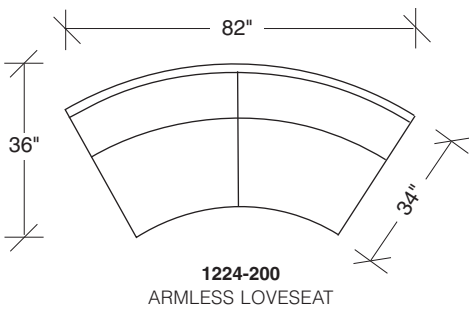

Circle Sofa

No. 1224-303 CIRCLE SOFA

W 121 D 50 H 25 in.

Seat depth 20 in.

Seat height 18 in.

Arm height 25 in.

Arm width 5 in.

Height to top of back cushion 30 in. approx.

Polished stainless steel leg standard.

Throw pillows optional. Must specify.

**Circle Sofa
1224 - Series**

Scale 1/4" = 1'0"
All upholstery sizes are approximate