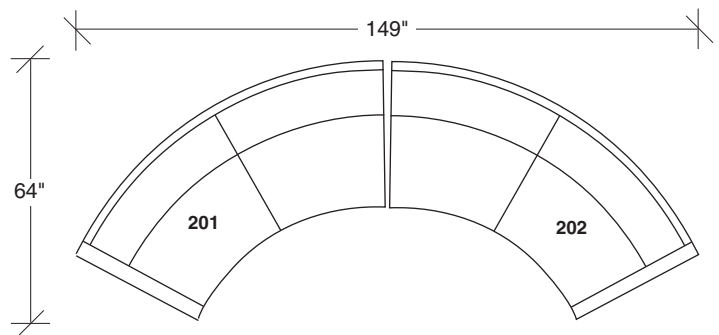

Circle Sofa

No. 1224-303 CIRCLE SOFA

W 121 D 50 H 25 in.

Seat depth 20 in.

Seat height 18 in.

Arm height 25 in.

Arm width 5 in.

Height to top of back cushion 30 in. approx.

Polished stainless steel leg standard.

Throw pillows optional. Must specify.

**Circle Sofa
1224 - Series**

Scale 1/4" = 1'0"
All upholstery sizes are approximate