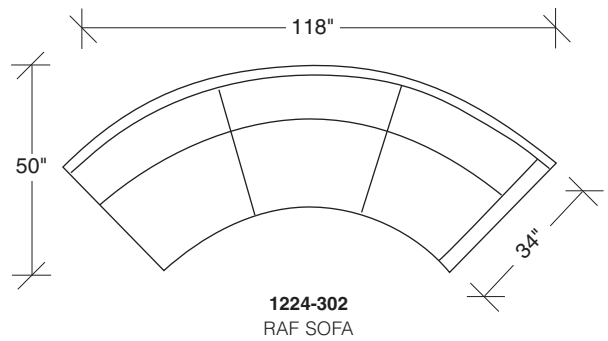

Circle Sofa

No. 1224-303 CIRCLE SOFA

W 121 D 50 H 25 in.

Seat depth 20 in.

Seat height 18 in.

Arm height 25 in.

Arm width 5 in.

Height to top of back cushion 30 in. approx.

Polished stainless steel leg standard.

Throw pillows optional. Must specify.

**Circle Sofa
1224 - Series**

Scale 1/4" = 1'0"
All upholstery sizes are approximate