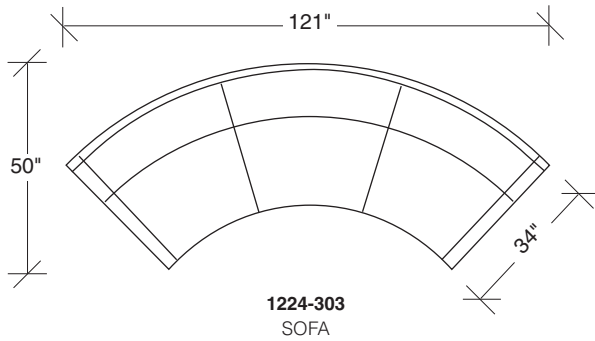

Circle Sofa

No. 1224-303 CIRCLE SOFA

W 121 D 50 H 25 in.

Seat depth 20 in.

Seat height 18 in.

Arm height 25 in.

Arm width 5 in.

Height to top of back cushion 30 in. approx.

Polished stainless steel leg standard.

Throw pillows optional. Must specify.

**Circle Sofa
1224 - Series**

Scale 1/4" = 1'0"
All upholstery sizes are approximate