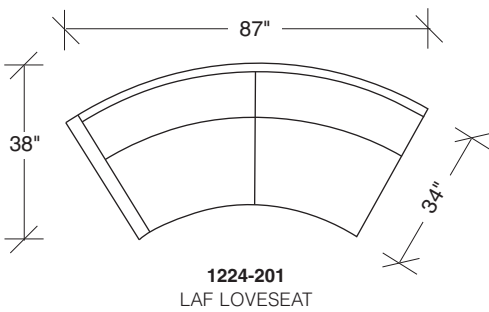

Circle Sofa

No. 1224-303 CIRCLE SOFA

W 121 D 50 H 25 in.

Seat depth 20 in.

Seat height 18 in.

Arm height 25 in.

Arm width 5 in.

Height to top of back cushion 30 in. approx.

Polished stainless steel leg standard.

Throw pillows optional. Must specify.

**Circle Sofa
1224 - Series**

Scale 1/4" = 1'0"
All upholstery sizes are approximate