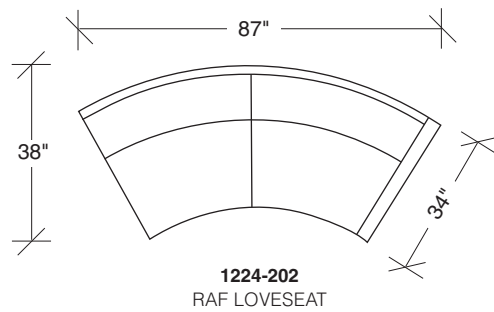

Circle Sofa

No. 1224-303 CIRCLE SOFA

W 121 D 50 H 25 in.

Seat depth 20 in.

Seat height 18 in.

Arm height 25 in.

Arm width 5 in.

Height to top of back cushion 30 in. approx.

Polished stainless steel leg standard.

Throw pillows optional. Must specify.

**Circle Sofa
1224 - Series**

Scale 1/4" = 1'0"
All upholstery sizes are approximate