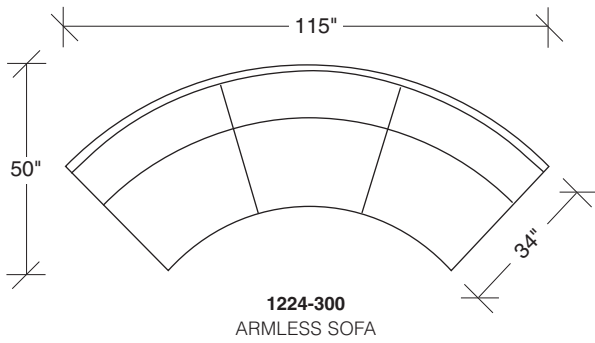

Circle Sofa

No. 1224-303 CIRCLE SOFA

W 121 D 50 H 25 in.

Seat depth 20 in.

Seat height 18 in.

Arm height 25 in.

Arm width 5 in.

Height to top of back cushion 30 in. approx.

Polished stainless steel leg standard.

Throw pillows optional. Must specify.

**Circle Sofa
1224 - Series**

Scale 1/4" = 1'0"
All upholstery sizes are approximate