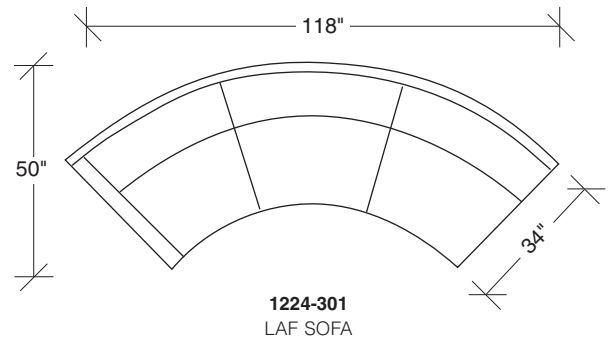

Circle Sofa

No. 1224-303 CIRCLE SOFA

W 121 D 50 H 25 in.

Seat depth 20 in.

Seat height 18 in.

Arm height 25 in.

Arm width 5 in.

Height to top of back cushion 30 in. approx.

Polished stainless steel leg standard.

Throw pillows optional. Must specify.

**Circle Sofa
1224 - Series**

Scale 1/4" = 1'0"
All upholstery sizes are approximate