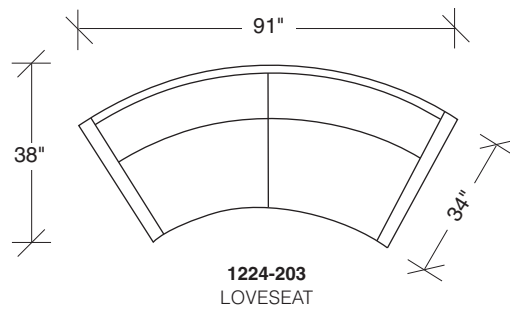

Circle Sofa

No. 1224-303 CIRCLE SOFA

W 121 D 50 H 25 in.

Seat depth 20 in.

Seat height 18 in.

Arm height 25 in.

Arm width 5 in.

Height to top of back cushion 30 in. approx.

Polished stainless steel leg standard.

Throw pillows optional. Must specify.

**Circle Sofa
1224 - Series**

Scale 1/4" = 1'0"
All upholstery sizes are approximate