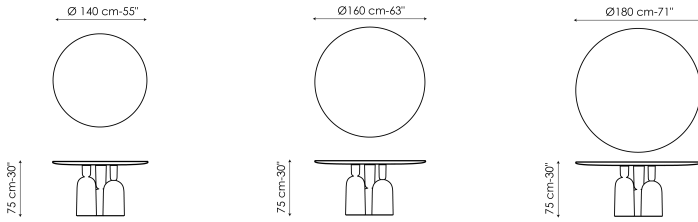

Data sheet

Width: 200cm
Depth: 108cm
Height: ± 75cm

Width: 250cm
Depth: 112cm
Height: ± 75cm

Width: 280cm
Depth: 115cm
Height: ± 75cm

Width: 300cm
Depth: 120cm
Height: ± 75cm

Width: 300cm
Depth: 140cm
Height: ± 75cm

Width: 140cm
Depth: 140cm
Height: ± 75cm

Width: 160cm
Depth: 160cm
Height: ± 75cm

Width: 180cm
Depth: 180cm
Height: ± 75cm

Barrel-shaped top

Wood

Veneered wood
Walnut Canaletto

Solid wood
American walnut

Solid wood
Brushed natural oak