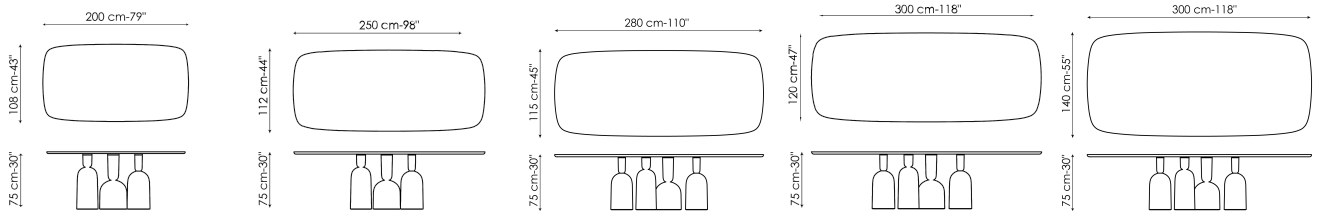

Data sheet

Width: 200cm
Depth: 108cm
Height: ± 75cm

Width: 250cm
Depth: 112cm
Height: ± 75cm

Width: 280cm
Depth: 115cm
Height: ± 75cm

Width: 300cm
Depth: 120cm
Height: ± 75cm

Width: 300cm
Depth: 140cm
Height: ± 75cm

Width: 140cm
Depth: 140cm
Height: ± 75cm

Width: 160cm
Depth: 160cm
Height: ± 75cm

Width: 180cm
Depth: 180cm
Height: ± 75cm

Barrel-shaped top

Wood

Veneered wood
Walnut Canaletto

Solid wood
American walnut

Solid wood
Brushed natural oak