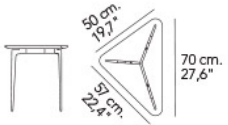

Designer Giuseppe Bavuso, year 2016

Three models that can be positioned individually or combined together to create a striking geometry. Alone or in company, Clover becomes a very practical piece of furniture: thanks to its particular triangular shape, with rounded corners, and its light structure can be a part of a wide variety of environments.

Clover

Frame in cast aluminium chromeplated, black nickel or painted. Top in marble or lacquered MDF.

Technical sheet

Tavolino.
Coffee table.

Art. TCL47
H 47
H 18,5"

Art. TCL30
H 30
H 11,8"

Art. TCL37
H 37
H 14,6"