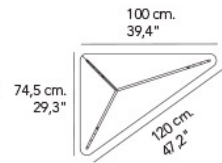

Clover

Frame in cast aluminium chromeplated, black nickel or painted. Top in marble or lacquered MDF.

Technical sheet

Tavolino.
Coffee table.

Art. TCL47
H 47
H 18,5"

Art. TCL30
H 30
H 11,8"

Art. TCL37
H 37
H 14,6"