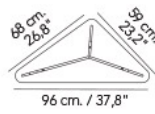

Clover

Frame in cast aluminium chromeplated, black nickel or painted. Top in marble or lacquered MDF.

Technical sheet

Tavolino.
Coffee table.

Art. TCL47
H 47
H 18,5"

Art. TCL30
H 30
H 11,8"

Art. TCL37
H 37
H 14,6"