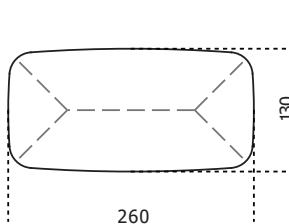

## Clema -T

2022

Table in 20mm Arabescato Orobianco Rosso satin marble. Also available in brushed Ceppo di Gré® or brushed Bianco Carrara Gioia marble. "Dark" hand burnished metal details.

Cm (L x W x H)	Inches (L x W x H)
170 x 130 x 74	67 x 51¼ x 29¼
170 x 170 x 74	67 x 67 x 29¼
260 x 130 x 74	102½ x 51¼ x 29¼
260 x 170 x 74	102½ x 67 x 29¼