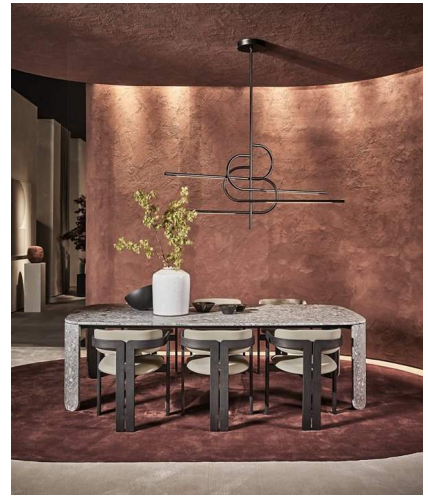

## Clema -T

2022

Table in 20mm Arabescato Orobianco Rosso satin marble. Also available in brushed Ceppo di Gré® or brushed Bianco Carrara Gioia marble. "Dark" hand burnished metal details.

Cm (L x W x H)	Inches (L x W x H)
170 x 130 x 74	67 x 51¼ x 29¼
170 x 170 x 74	67 x 67 x 29¼
260 x 130 x 74	102½ x 51¼ x 29¼
260 x 170 x 74	102½ x 67 x 29¼