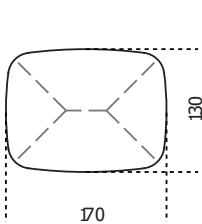

## Clema -T

2022

Table in 20mm Arabescato Orobianco Rosso satin marble. Also available in brushed Ceppo di Gré® or brushed Bianco Carrara Gioia marble. "Dark" hand burnished metal details.

Cm (L x W x H)	Inches (L x W x H)
170 x 130 x 74	67 x 51¼ x 29¼
170 x 170 x 74	67 x 67 x 29¼
260 x 130 x 74	102½ x 51¼ x 29¼
260 x 170 x 74	102½ x 67 x 29¼