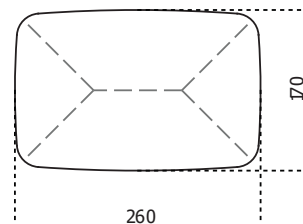

## Clema -T

2022

Table in 20mm Arabescato Orobianco Rosso satin marble. Also available in brushed Ceppo di Gré® or brushed Bianco Carrara Gioia marble. "Dark" hand burnished metal details.

Cm (L x W x H)	Inches (L x W x H)
170 x 130 x 74	67 x 51¼ x 29¼
170 x 170 x 74	67 x 67 x 29¼
260 x 130 x 74	102½ x 51¼ x 29¼
260 x 170 x 74	102½ x 67 x 29¼