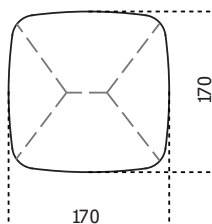

## Clema -T

2022

Table in 20mm Arabescato Orobianco Rosso satin marble. Also available in brushed Ceppo di Gré® or brushed Bianco Carrara Gioia marble. "Dark" hand burnished metal details.

Cm (L x W x H)	Inches (L x W x H)
170 x 130 x 74	67 x 51¼ x 29¼
170 x 170 x 74	67 x 67 x 29¼
260 x 130 x 74	102½ x 51¼ x 29¼
260 x 170 x 74	102½ x 67 x 29¼