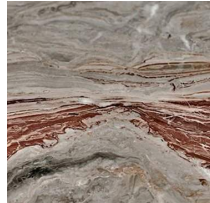

## Clema -T

2022

Table in 20mm Arabescato Orobianco Rosso satin marble. Also available in brushed Ceppo di Gré® or brushed Bianco Carrara Gioia marble. "Dark" hand burnished metal details.

Cm (L x W x H)	Inches (L x W x H)
170 x 130 x 74	67 x 51¼ x 29¼
170 x 170 x 74	67 x 67 x 29¼
260 x 130 x 74	102½ x 51¼ x 29¼
260 x 170 x 74	102½ x 67 x 29¼

# Finishings

## Marble

Bianco Carrara

Ceppo di Gré

Orobico Arabescato Rosso