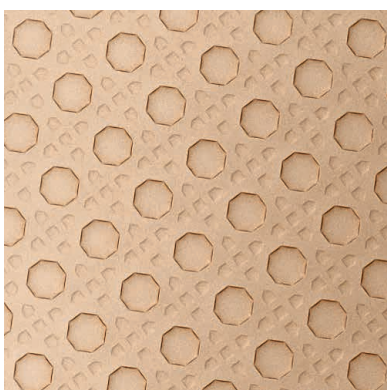

ambra
amber