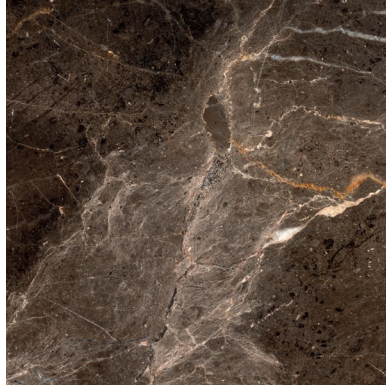

Coffee table with 10 mm tempered and fused glass top with "Cannage" texture, available transparent or back-painted finishes or with metallic paints. Top available also in marble. Solid wood structure in tobacco finish.

## PIANO IN VETRO RETROVERNICIATO \_ BACK-PAINTED GLASS TOP

CAT. COLORE COLOR CAT.	COLORI COLORS	CODICE _ CODE
		Vetro trasparente fuso Fused transparent glass
CAT.2 Tinta metallizzata <i>Metallic color</i>	Marrone brillante <i>Brilliant brown</i>	<b>VF-MB</b>
	Nero brillante <i>Brilliant black</i>	<b>VF-NB</b>
CAT.ST Tinta semi-trasparente <i>Semi-transparent color</i>	Fumo <i>Smoke</i>	<b>VF-FU</b>
	Ambra <i>Amber</i>	<b>VF-AM</b>

---

**FINITURE**  
**FINISHES**

---

**Base in legno**  
**Wood base**tabacco  
tobacco**Piano in vetro fuso retroverniciato (finitura semi-trasparente)**  
**Back-painted fused glass top (semi-transparent finish)**fumo  
smoke greyambra  
ambertrasparente  
transparent**Piano in vetro retroverniciato**  
**Back-painted glass top**nero brillante  
brilliant blackmarrone brillante  
brilliant brown

---

**FINITURE  
FINISHES**

---

**Piani in marmo  
Marble top**

grigio carnico  
carnico grey

mystic brown  
mystic brown

manhattan  
manhattan

calacatta royal  
calacatta royal