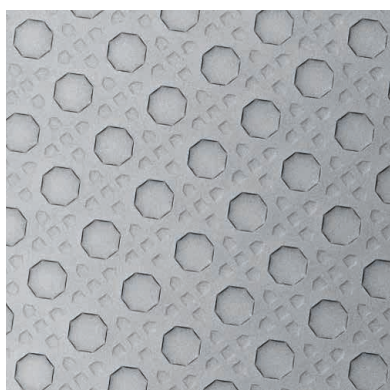

Piano in vetro fuso retroverniciato (finitura semi-trasparente)
Back-painted fused glass top (semi-transparent finish)

fumo
smoke grey