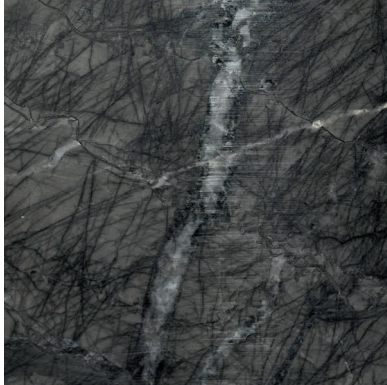

Coffee table with 10 mm tempered and fused glass top with "Cannage" texture, available transparent or back-painted finishes or with metallic paints. Top available also in marble. Solid wood structure in tobacco finish.

## PIANO IN MARMO \_ MARBLE TOP

CAT. MARMO MARBLE CAT.	NOME NAME	CODICE _ CODE
CAT.M1	Mystic Brown	<b>M1-MB</b>
	Grigio Carnico <i>Carnico Grey</i>	<b>M1-GC</b>
CAT.M2	Calacatta Royal	<b>M2-CR</b>
	Manhattan	<b>M2-MN</b>

---

**FINITURE**  
**FINISHES**

---

**Base in legno**  
**Wood base**tabacco  
tobacco**Piano in vetro fuso retroverniciato (finitura semi-trasparente)**  
**Back-painted fused glass top (semi-transparent finish)**fumo  
smoke greyambra  
ambertrasparente  
transparent**Piano in vetro retroverniciato**  
**Back-painted glass top**nero brillante  
brilliant blackmarrone brillante  
brilliant brown

---

**FINITURE  
FINISHES**

---

**Piani in marmo  
Marble top**

grigio carnico  
carnico grey

mystic brown  
mystic brown

manhattan  
manhattan

calacatta royal  
calacatta royal