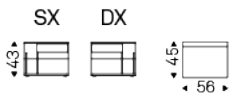

CLUB

Design: Emanuele Zenere

Dimension

CLUB

Design: Emanuele Zenere

Finishes: frame

wood

GF69 embossed
graphite