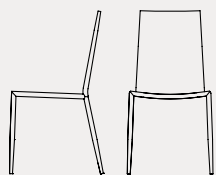

# Boheme

CB1257  
48x52 H90 cm

CB1393  
43x49,5 H90 HS65 cm

---

## struttura | frame