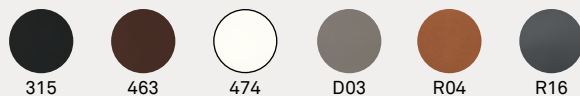

sedile | seat

rigenerato di cuoio | regenerated leather

NOTA: per le combinazioni disponibili consultare il listino prezzi. | **NOTE:** please check all available combinations in the price list.