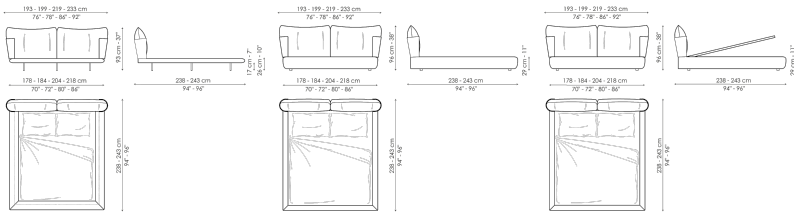

Data sheet

Blend bed

Width: 193-199-219-233cm

Depth: 238-243cm

Height: 96cm

Blend bed plus

Width: 193-199-219-233cm

Depth: 238-243cm

Height: 96cm

Blend bed open

Width: 193-199-219-233cm

Depth: 238-243cm

Height: 96cm

Cover

Fabric - 900

Fabric - Azimut
9B02