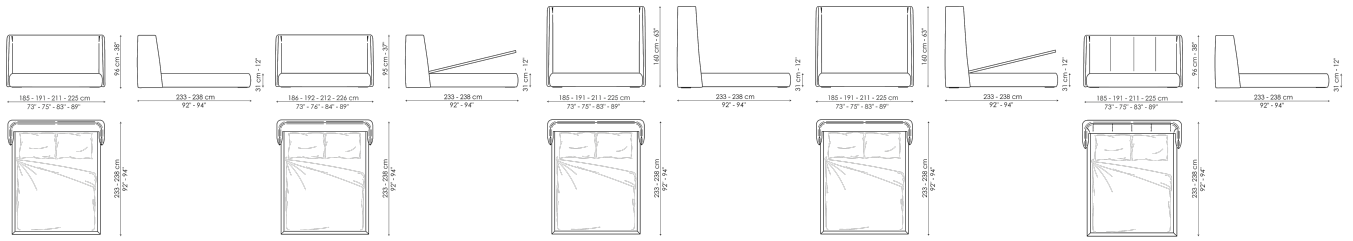

# Basket

The Basket bed is designed by calibrating large shapes with soft, enveloping lines. This is a double bed covered in fabric, leather or eco-leather, completely removable. There are many variations to the design: in addition to Basket, the Basket plus model, featuring sophisticated tucks on the headboard; Basket high, which displays the sophistication of the volumes, thanks to the more

**Data sheet**

**Basket**

Width: 185-191-211-225cm  
 Depth: 233-238cm  
 Height: 96cm

**Basket open**

Width: 186-192-212-226cm  
 Depth: 233-238cm  
 Height: 96cm

**Basket hi**

Width: 185-191-211-225cm  
 Depth: 233-238cm  
 Height: 160cm

**Basket hi open**

Width: 185-191-211-225cm  
 Depth: 233-238cm  
 Height: 160cm

**Basket plus**

Width: 185-191-211-225cm  
 Depth: 233-238cm  
 Height: 96cm

**Basket plus open**

Width: 186-192-212-226cm  
 Depth: 233-238cm  
 Height: 96cm

**Basket air**

Width: 170-176-196-210cm  
 Depth: 234-239cm  
 Height: 101cm

**Basket air plus**

Width: 170-176-196-210cm  
 Depth: 234-239cm  
 Height: 101cm