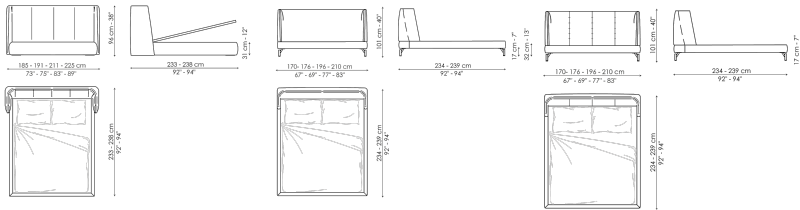

**Data sheet**

**Basket**

Width: 185-191-211-225cm  
 Depth: 233-238cm  
 Height: 96cm

**Basket open**

Width: 186-192-212-226cm  
 Depth: 233-238cm  
 Height: 96cm

**Basket hi**

Width: 185-191-211-225cm  
 Depth: 233-238cm  
 Height: 160cm

**Basket hi open**

Width: 185-191-211-225cm  
 Depth: 233-238cm  
 Height: 160cm

**Basket plus**

Width: 185-191-211-225cm  
 Depth: 233-238cm  
 Height: 96cm

**Basket plus open**

Width: 186-192-212-226cm  
 Depth: 233-238cm  
 Height: 96cm

**Basket air**

Width: 170-176-196-210cm  
 Depth: 234-239cm  
 Height: 101cm

**Basket air plus**

Width: 170-176-196-210cm  
 Depth: 234-239cm  
 Height: 101cm