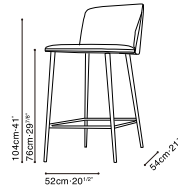

## BALLET COUNTER STOOL

## BALLET BAR STOOL

C02F0309 Stool

C02F0310 Stool

C02F0311 Stool

Darkened Steel Base, Available in:

Pano Silver Cloud (D)  
PANO-01

Leather Eggshell (Q)  
Q-11

Leather Clay (R)  
RS-22