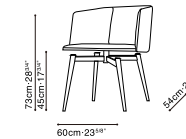

## BALLET SWIVEL DINING

C02F0303 Chair

C02F0304 Chair

C02F0305 Chair

C02F0306 Chair

Darkened Steel Base, Available in:

Pano Silver Cloud (D)  
PANO-01

Leather Eggshell (Q)  
Q-11