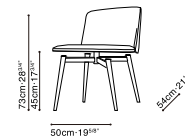

## BALLET SWIVEL DINING

C02F0303 Chair

C02F0304 Chair

C02F0305 Chair

C02F0306 Chair

Darkened Steel Base, Available in:

Pano Silver Cloud (D)  
PANO-01

Leather Eggshell (Q)  
Q-11