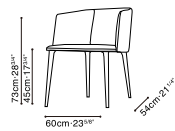

## BALLET DINING

## BALLET SWIVEL DINING

C02F0303 Chair

C02F0304 Chair

C02F0305 Chair

C02F0306 Chair

Darkened Steel Base, Available in:

Pano Silver Cloud (D)  
PANO-01

Leather Eggshell (Q)  
Q-11