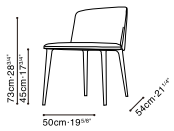

## BALLET SWIVEL DINING

C02F0303 Chair

C02F0304 Chair

C02F0305 Chair

C02F0306 Chair

Darkened Steel Base, Available in:

Pano Silver Cloud (D)  
PANO-01

Leather Eggshell (Q)  
Q-11