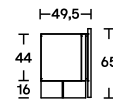

Dimensions

L 246
P 49,5
H 65

L 290
P 49,5
H 65

P 49,5
H 65

Finishes

Cabinet and hinged doors: veneer heat-treated eucalyptus, black eucalyptus, dark stained walnut, swamp ash or lacquered matte or glossy finish in different colors.