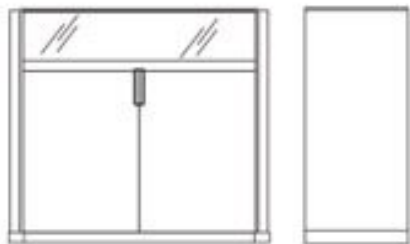

Designer Giuseppe Bavuso, year 2006

Altea offers a contemporary interpretation of a classical element: the vitrine. Its essential lines and details in glass are conceived to exalt the beauty of the wood lacquer. Altea is equipped with a side track that allows the upper tempered-glass door to slide and come forward, making it easy to open. The interior of the cabinet is entirely lined in hide.

Altea

Sideboard in lacquered MDF. Two doors.
Tempered glass cabinet, 6 mm. thick with hide clad. Inside light. Two inner drawers and one shelf.

Technical sheet

Art. CA1
L/W 126 H 114 P/D 49,5
W 49,6" H 44,9" D 19,5"