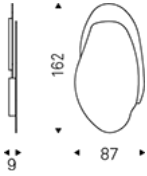

## Product description

Wall mirror in mirrored fumé glass with fumé glass frame. Optional: led light.

## Dimension